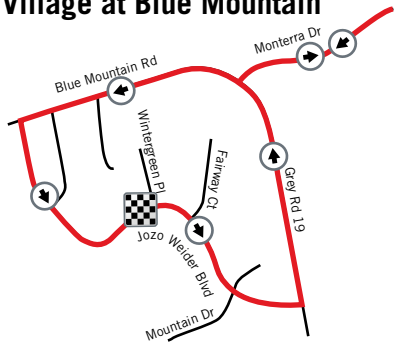

C25

Start/Finish
The Village at
Blue Mountain Resort

Georgian Bay

26

Monterra Dr

Mair Mills

Collingwood

26

Grey Road 119

Scenic
Caves Rd

Grey Road 19

Sixth St

124

24

Village at Blue Mountain

Grey Rd 19

Poplar Sideroad

Osler Bluff Road

Concession Road 10

Sideroad 33

Pretty River Valley
Provincial Park

Turn
Around
Point

CENTURION
BLUE MOUNTAINS, ONTARIO Canada