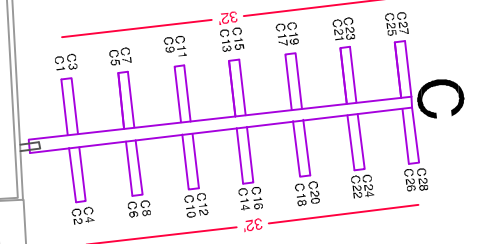

GEORGIAN BAY

HARBOUR
MASTERS
BUILDING
PUBLIC
WASHROOMS
BOAT
LAUNCH

SERVICE DOCK

MAST CRANE

CONCRETE DOCK