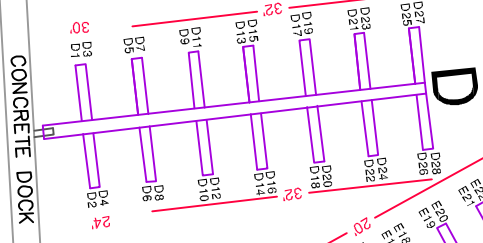

GEORGIAN BAY

HARBOUR
MASTERS
BUILDING
PUBLIC
WASHROOMS
BOAT
LAUNCH

SERVICE DOCK

MAST CRANE

CONCRETE DOCK