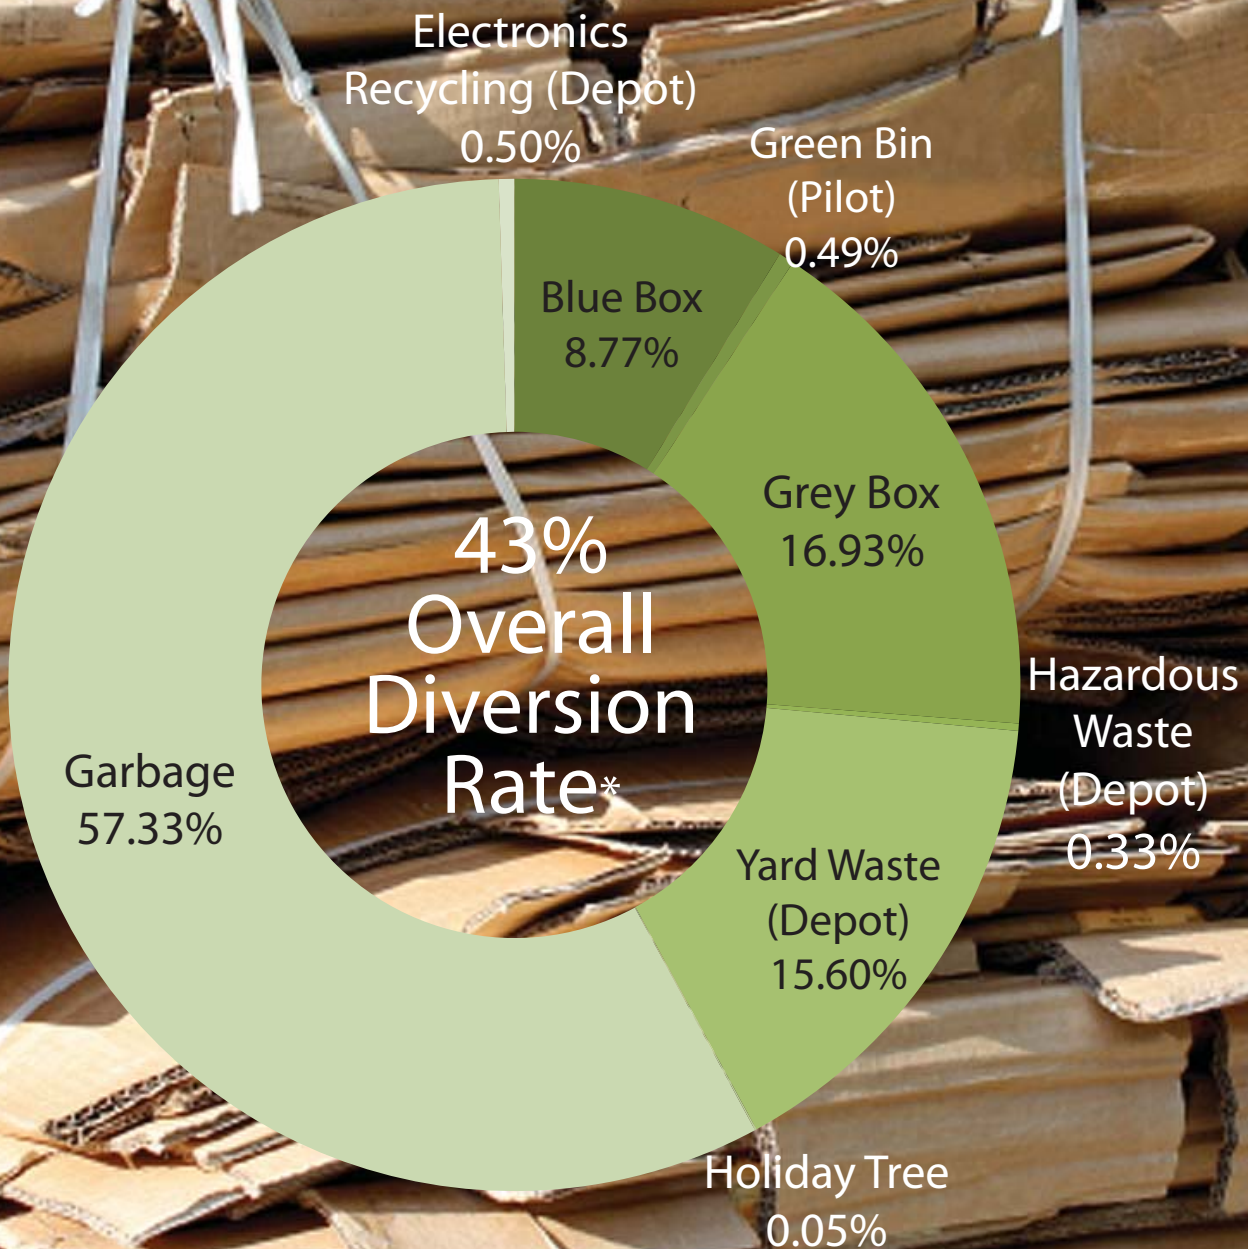

garbage

This is how it sorted out in 2009!

* Based on The Blue Mountains residential and small commercial waste management programs in 2009