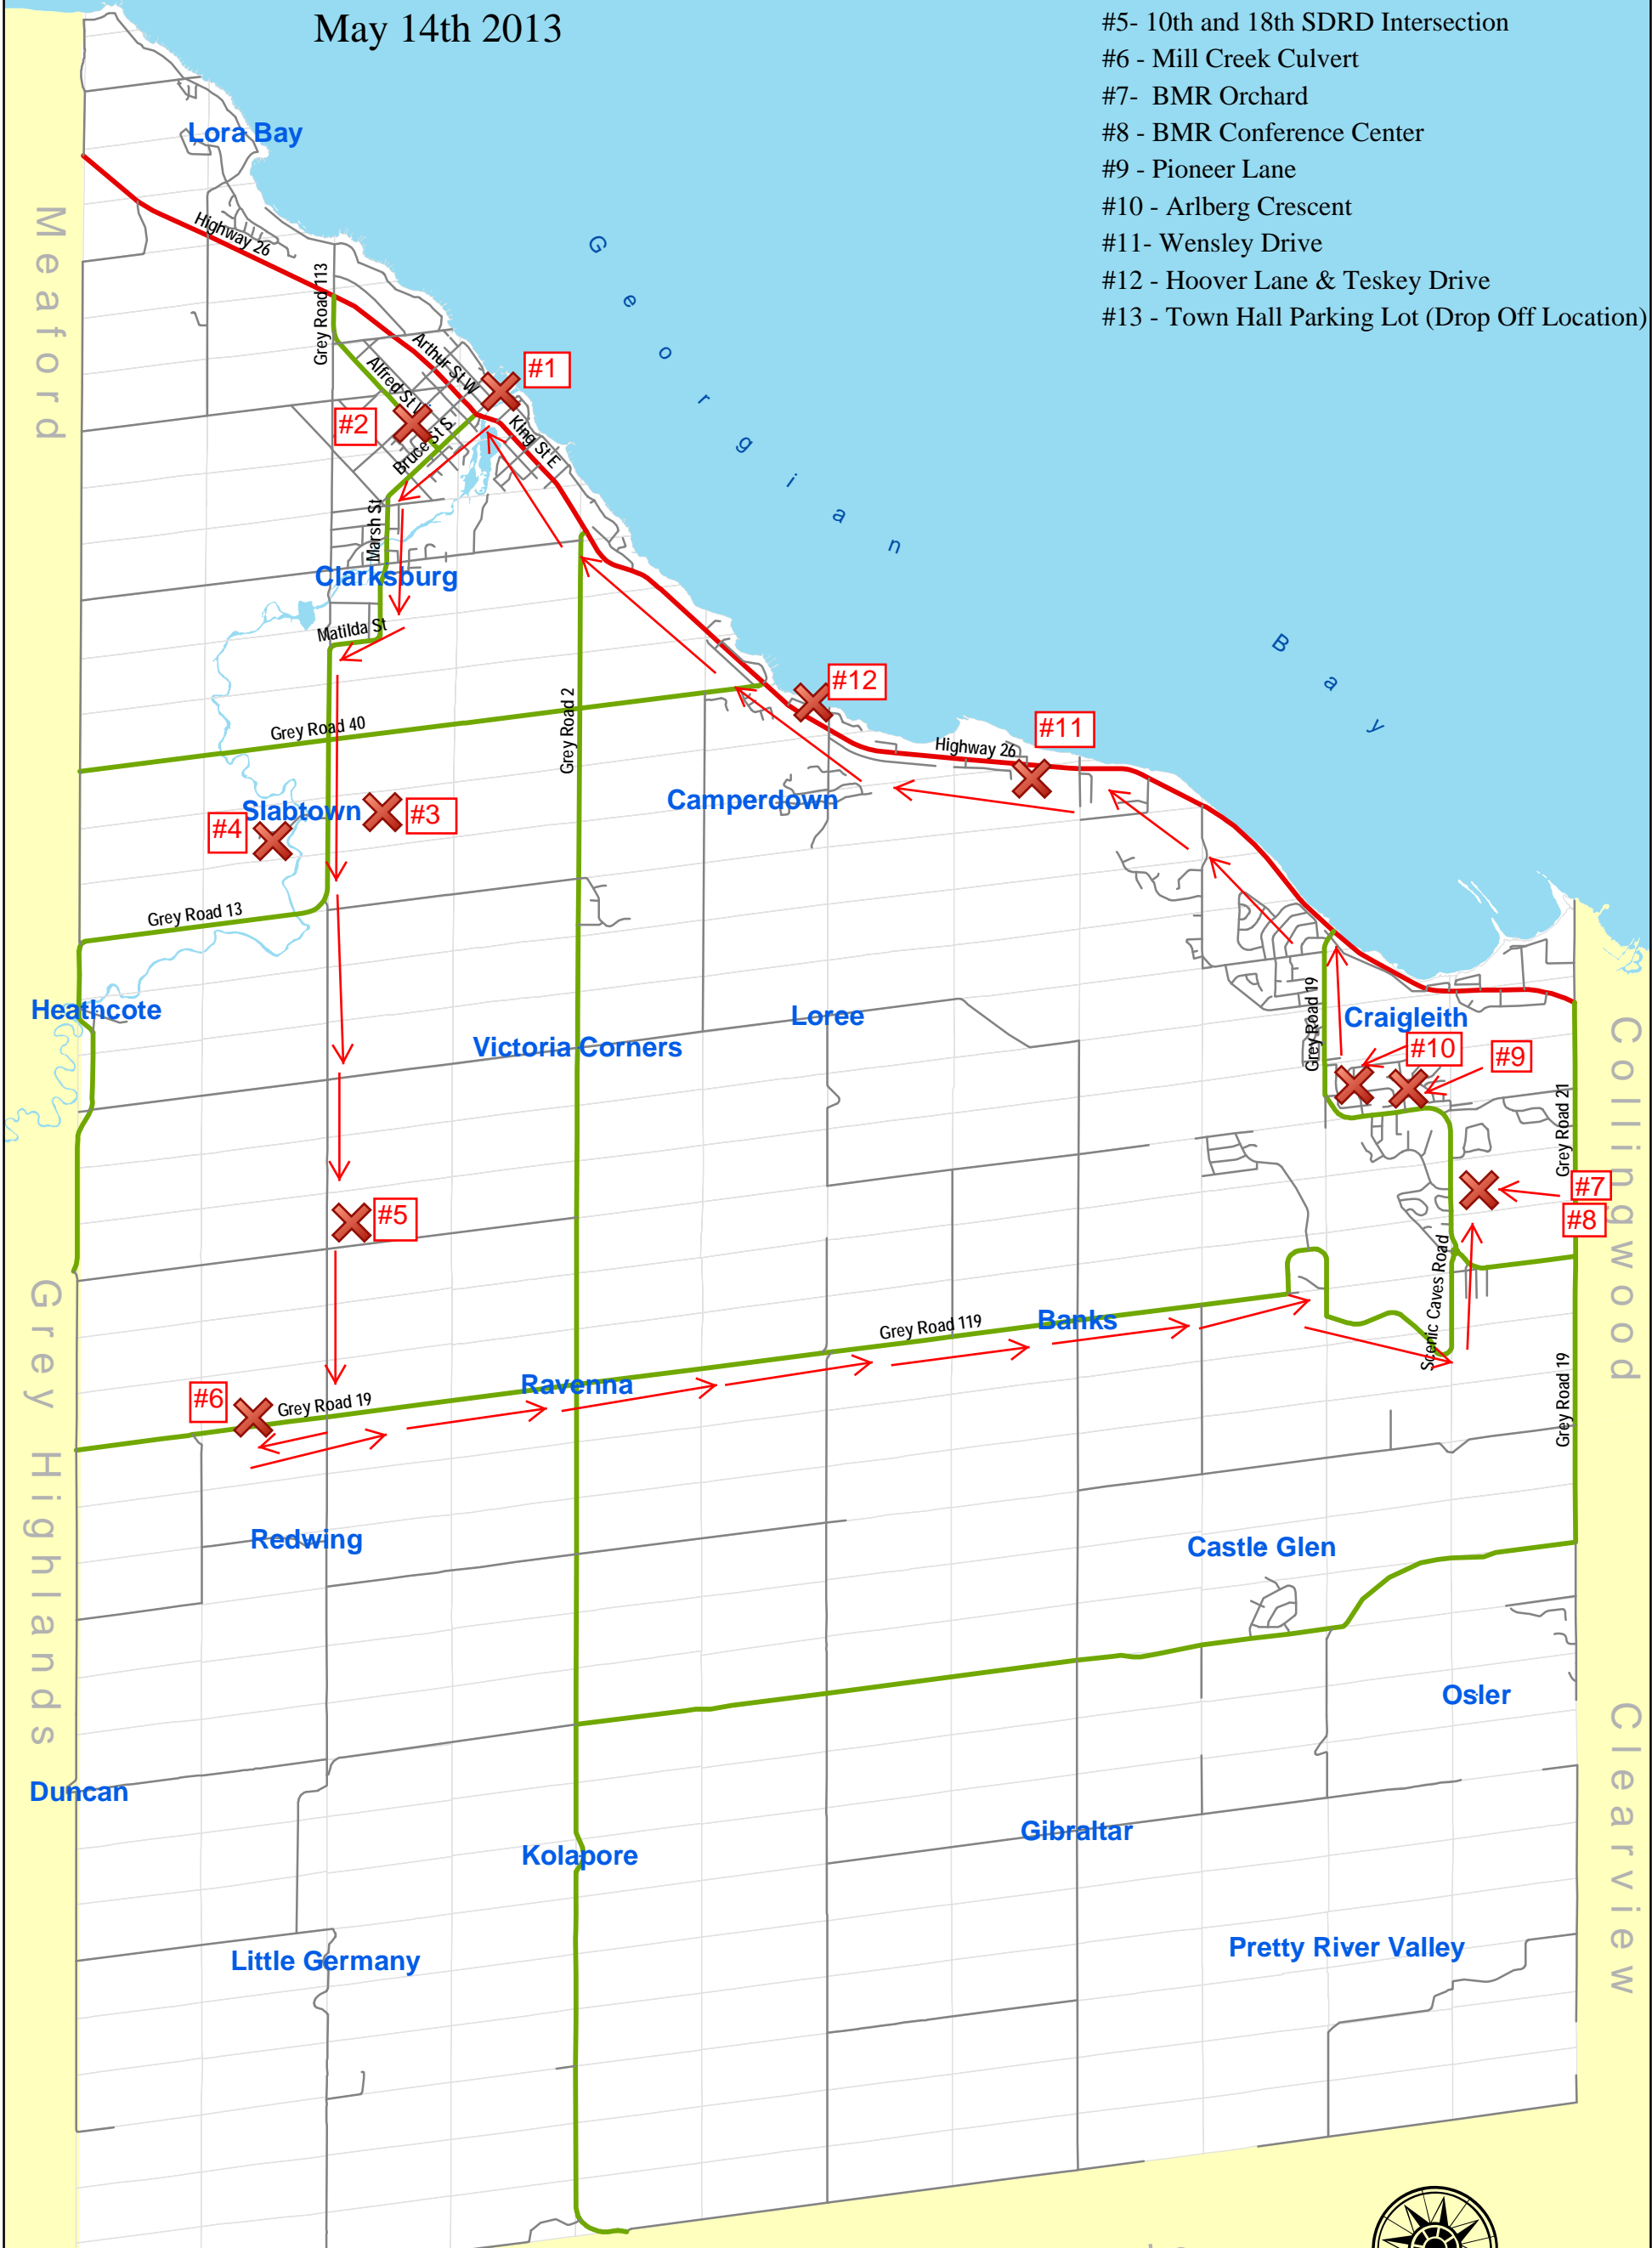

# Town of The Blue Mountains Roads Tour May 14th 2013

Legend:

- #1 - Town Hall Parking Lot (Meeting Location)
- #2- Napier Street
- #3 - Waste Receiving Area (Landfill)
- #4 - Slabtown Bridge
- #5- 10th and 18th SDRD Intersection
- #6 - Mill Creek Culvert
- #7- BMR Orchard
- #8 - BMR Conference Center
- #9 - Pioneer Lane
- #10 - Arlberg Crescent
- #11- Wensley Drive
- #12 - Hoover Lane & Teskey Drive
- #13 - Town Hall Parking Lot (Drop Off Location)

Grey Highlands

Meaford

Collinwood

Clearview

Grey Highlands