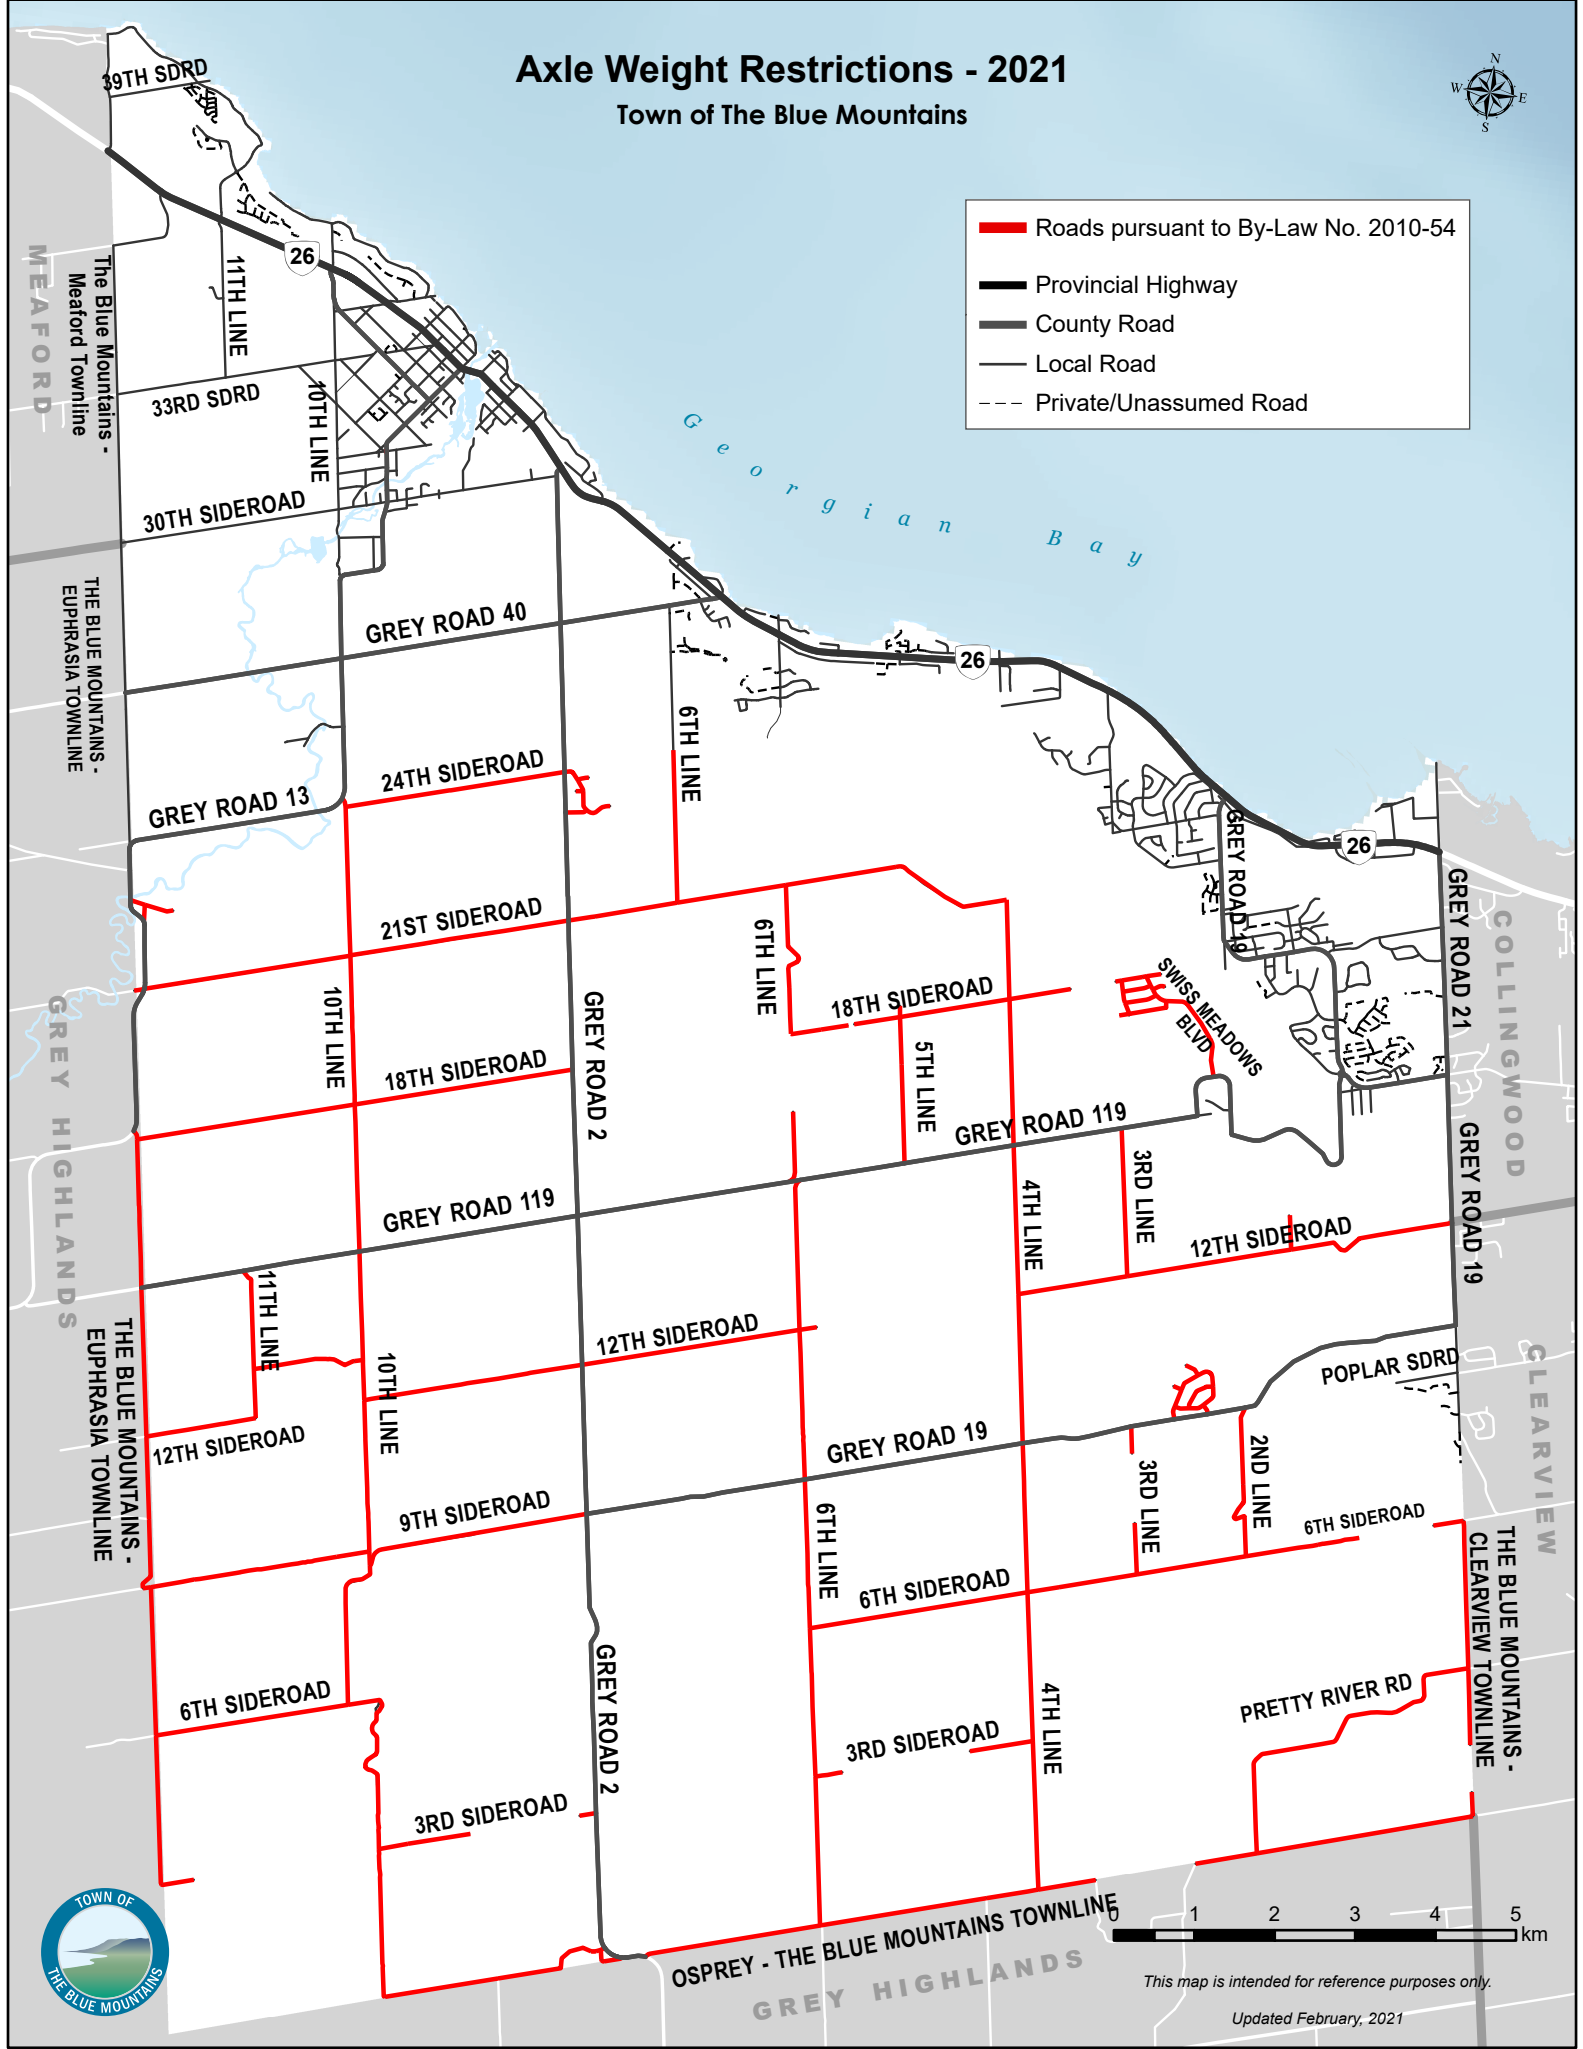

# Axle Weight Restrictions - 2021

Town of The Blue Mountains

- Roads pursuant to By-Law No. 2010-54
- Provincial Highway
- County Road
- Local Road
- Private/Unassumed Road

This map is intended for reference purposes only.

Updated February, 2021