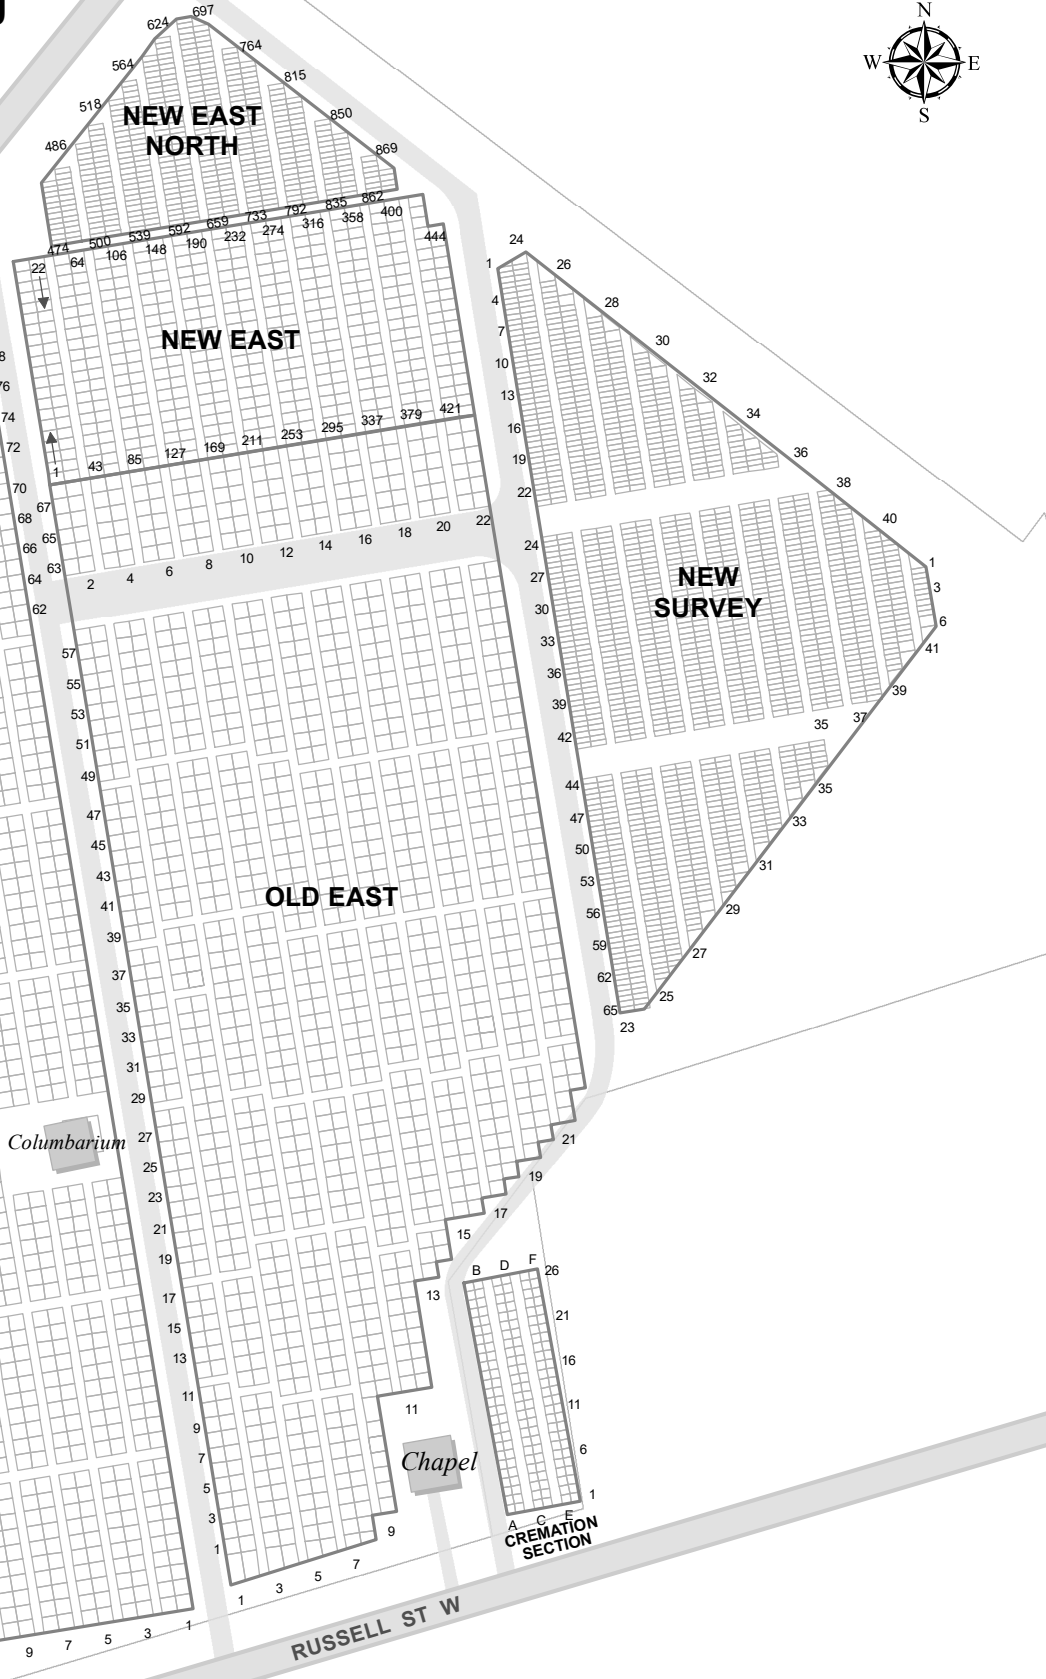

Thornbury/Clarksburg Union Cemetery

111 Russell Street West, Thornbury, ON

↑ TO HWY 26

VICTORIA ST S

10TH LINE

RUSSELL ST W

→ TO THORNBURY

WEST

NEW EAST NORTH

NEW EAST

NEW SURVEY

OLD EAST

Columbarium

Chapel

CREMATION SECTION

Name on Memorial: _____

Section: _____

Row (Range): _____

Plot: _____