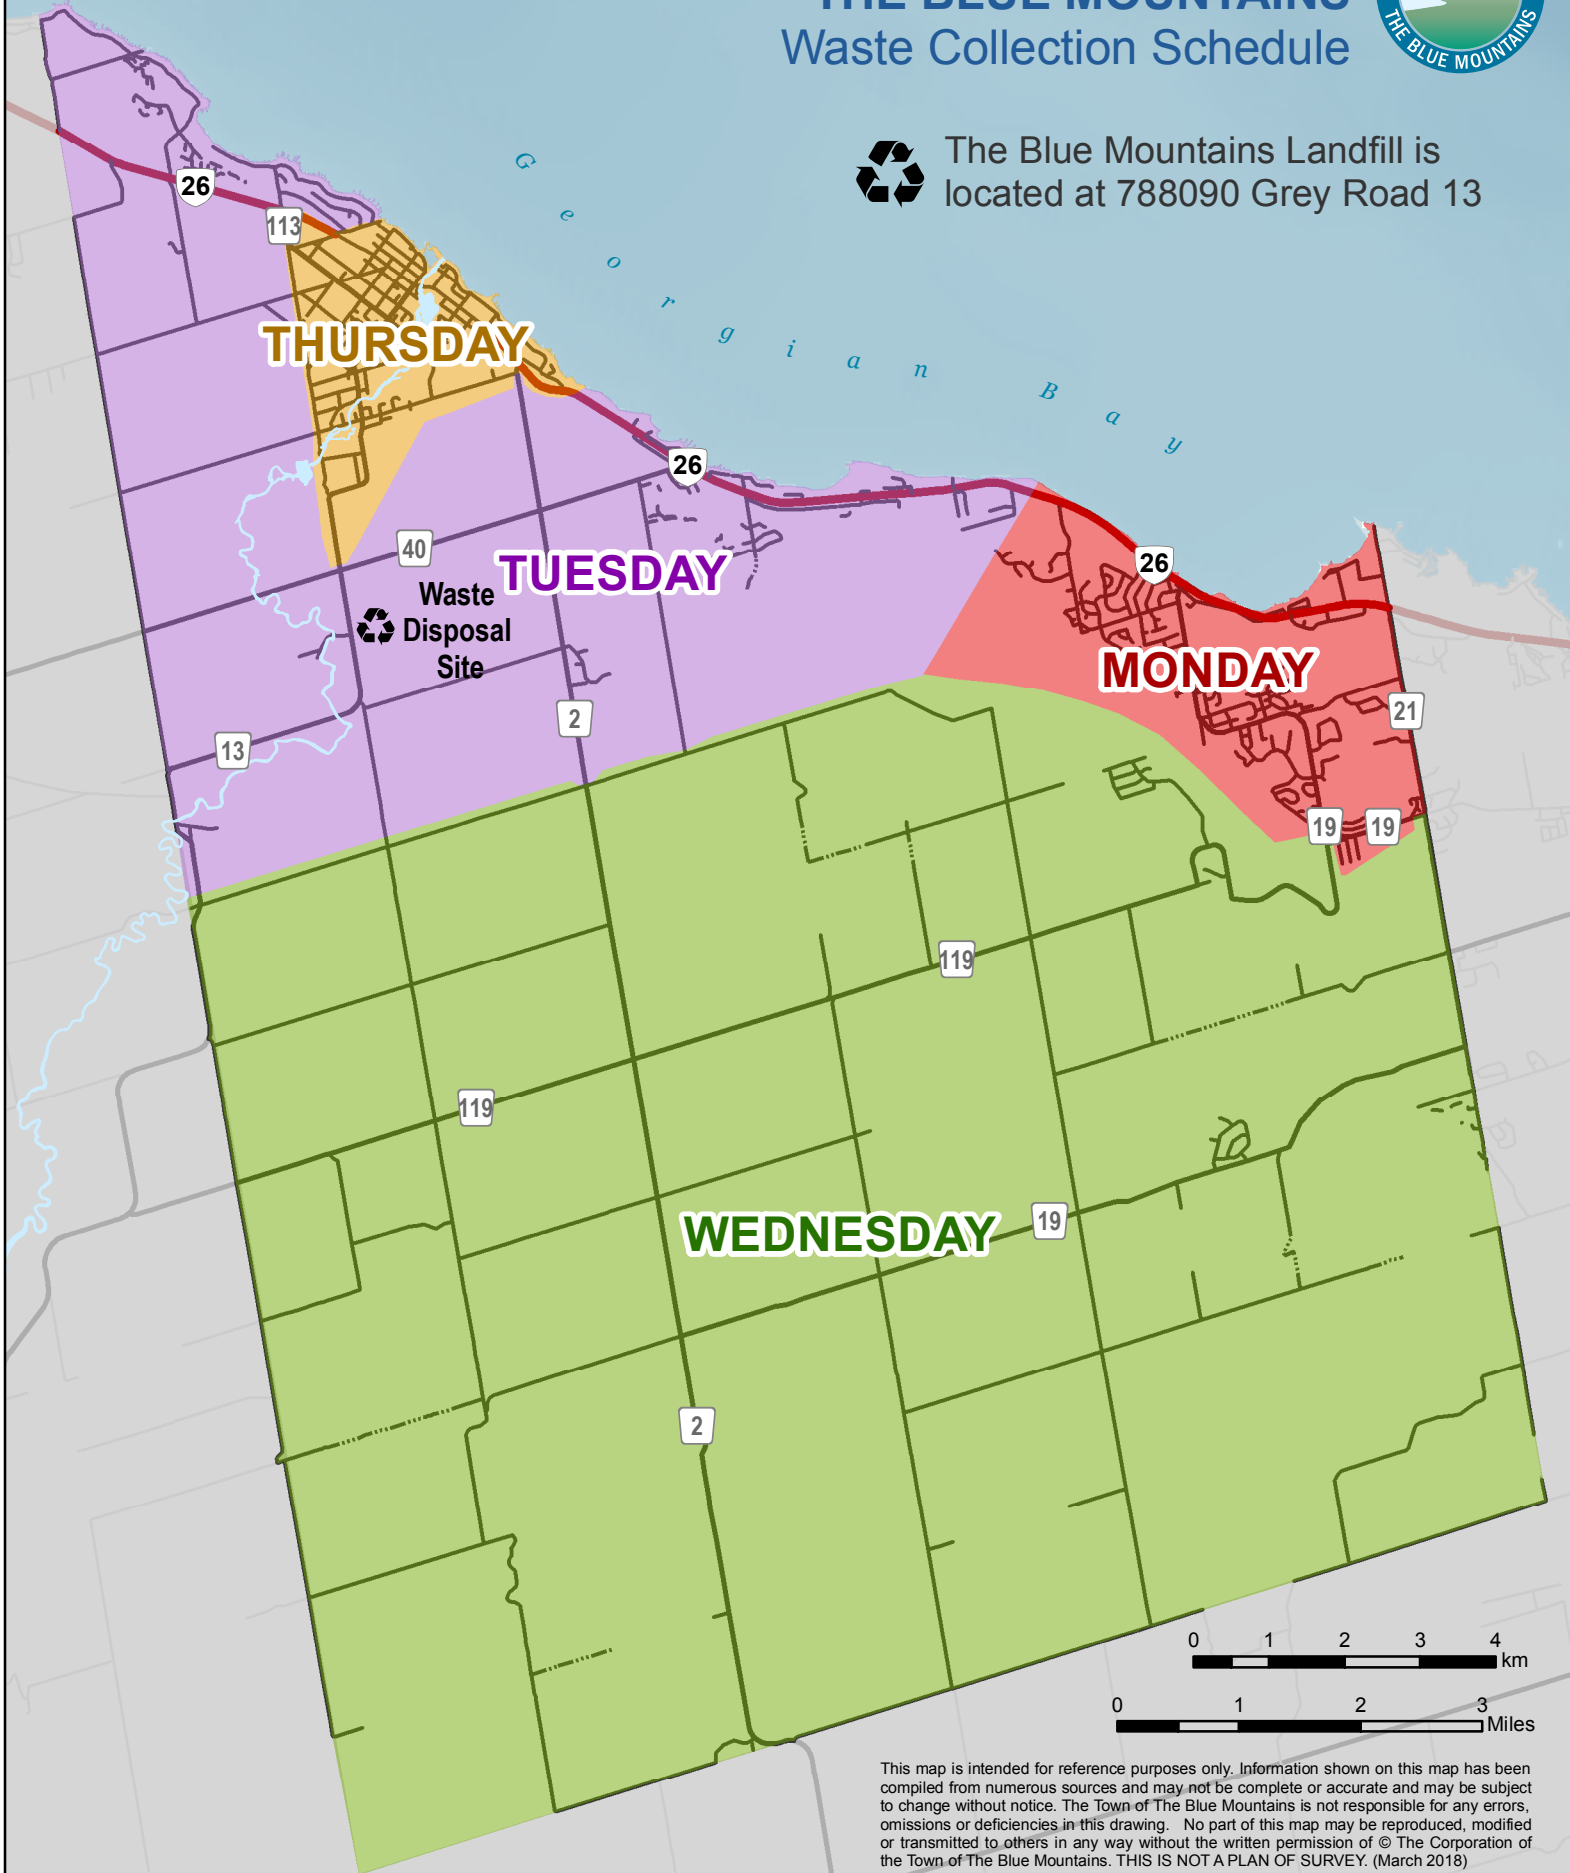

TOWN OF THE BLUE MOUNTAINS

Waste Collection Schedule

The Blue Mountains Landfill is located at 788090 Grey Road 13

This map is intended for reference purposes only. Information shown on this map has been compiled from numerous sources and may not be complete or accurate and may be subject to change without notice. The Town of The Blue Mountains is not responsible for any errors, omissions or deficiencies in this drawing. No part of this map may be reproduced, modified or transmitted to others in any way without the written permission of © The Corporation of the Town of The Blue Mountains. THIS IS NOT A PLAN OF SURVEY. (March 2018)