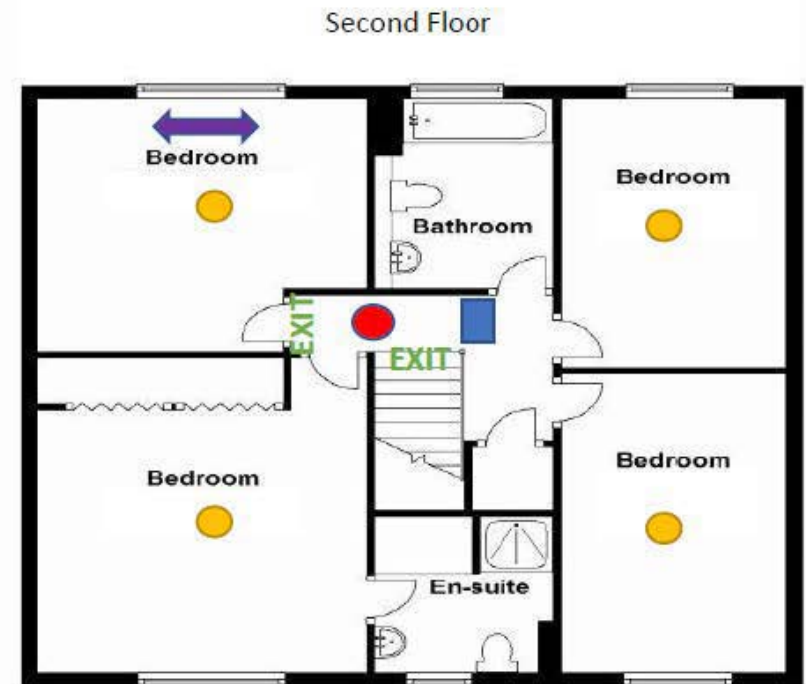

# 123 TEST STREET – Sample Floor Plans with Legend

Example ONLY - may not be an accurate representation of your floor plan

- Smoke/Carbon Monoxide Alarm
- Smoke Alarm
- Fire Extinguisher
- EXIT Hardwired Exit sign (could also be photoluminescent with light source)
- ↔ Secondary Means of Egress
- ⚡ Main Electrical Shut off    ★ Main Gas Shut Off