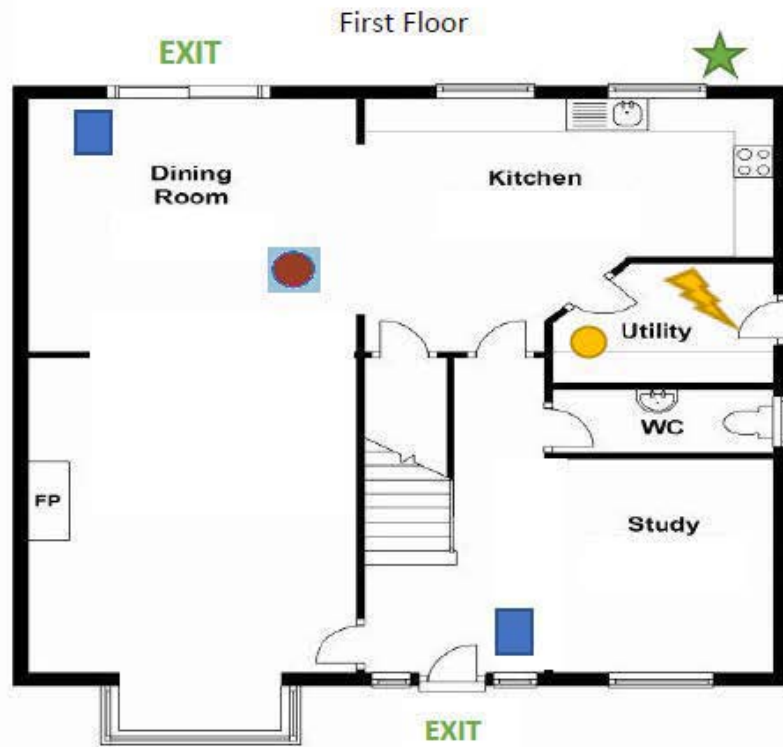

# 123 TEST STREET – Sample Floor Plans with Legend

Example ONLY - may not be an accurate representation of your floor plan

- Smoke/Carbon Monoxide Alarm
- Smoke Alarm
- Fire Extinguisher
- EXIT Hardwired Exit sign (could also be photoluminescent with light source)
- ↔ Secondary Means of Egress
- ⚡ Main Electrical Shut off    ★ Main Gas Shut Off