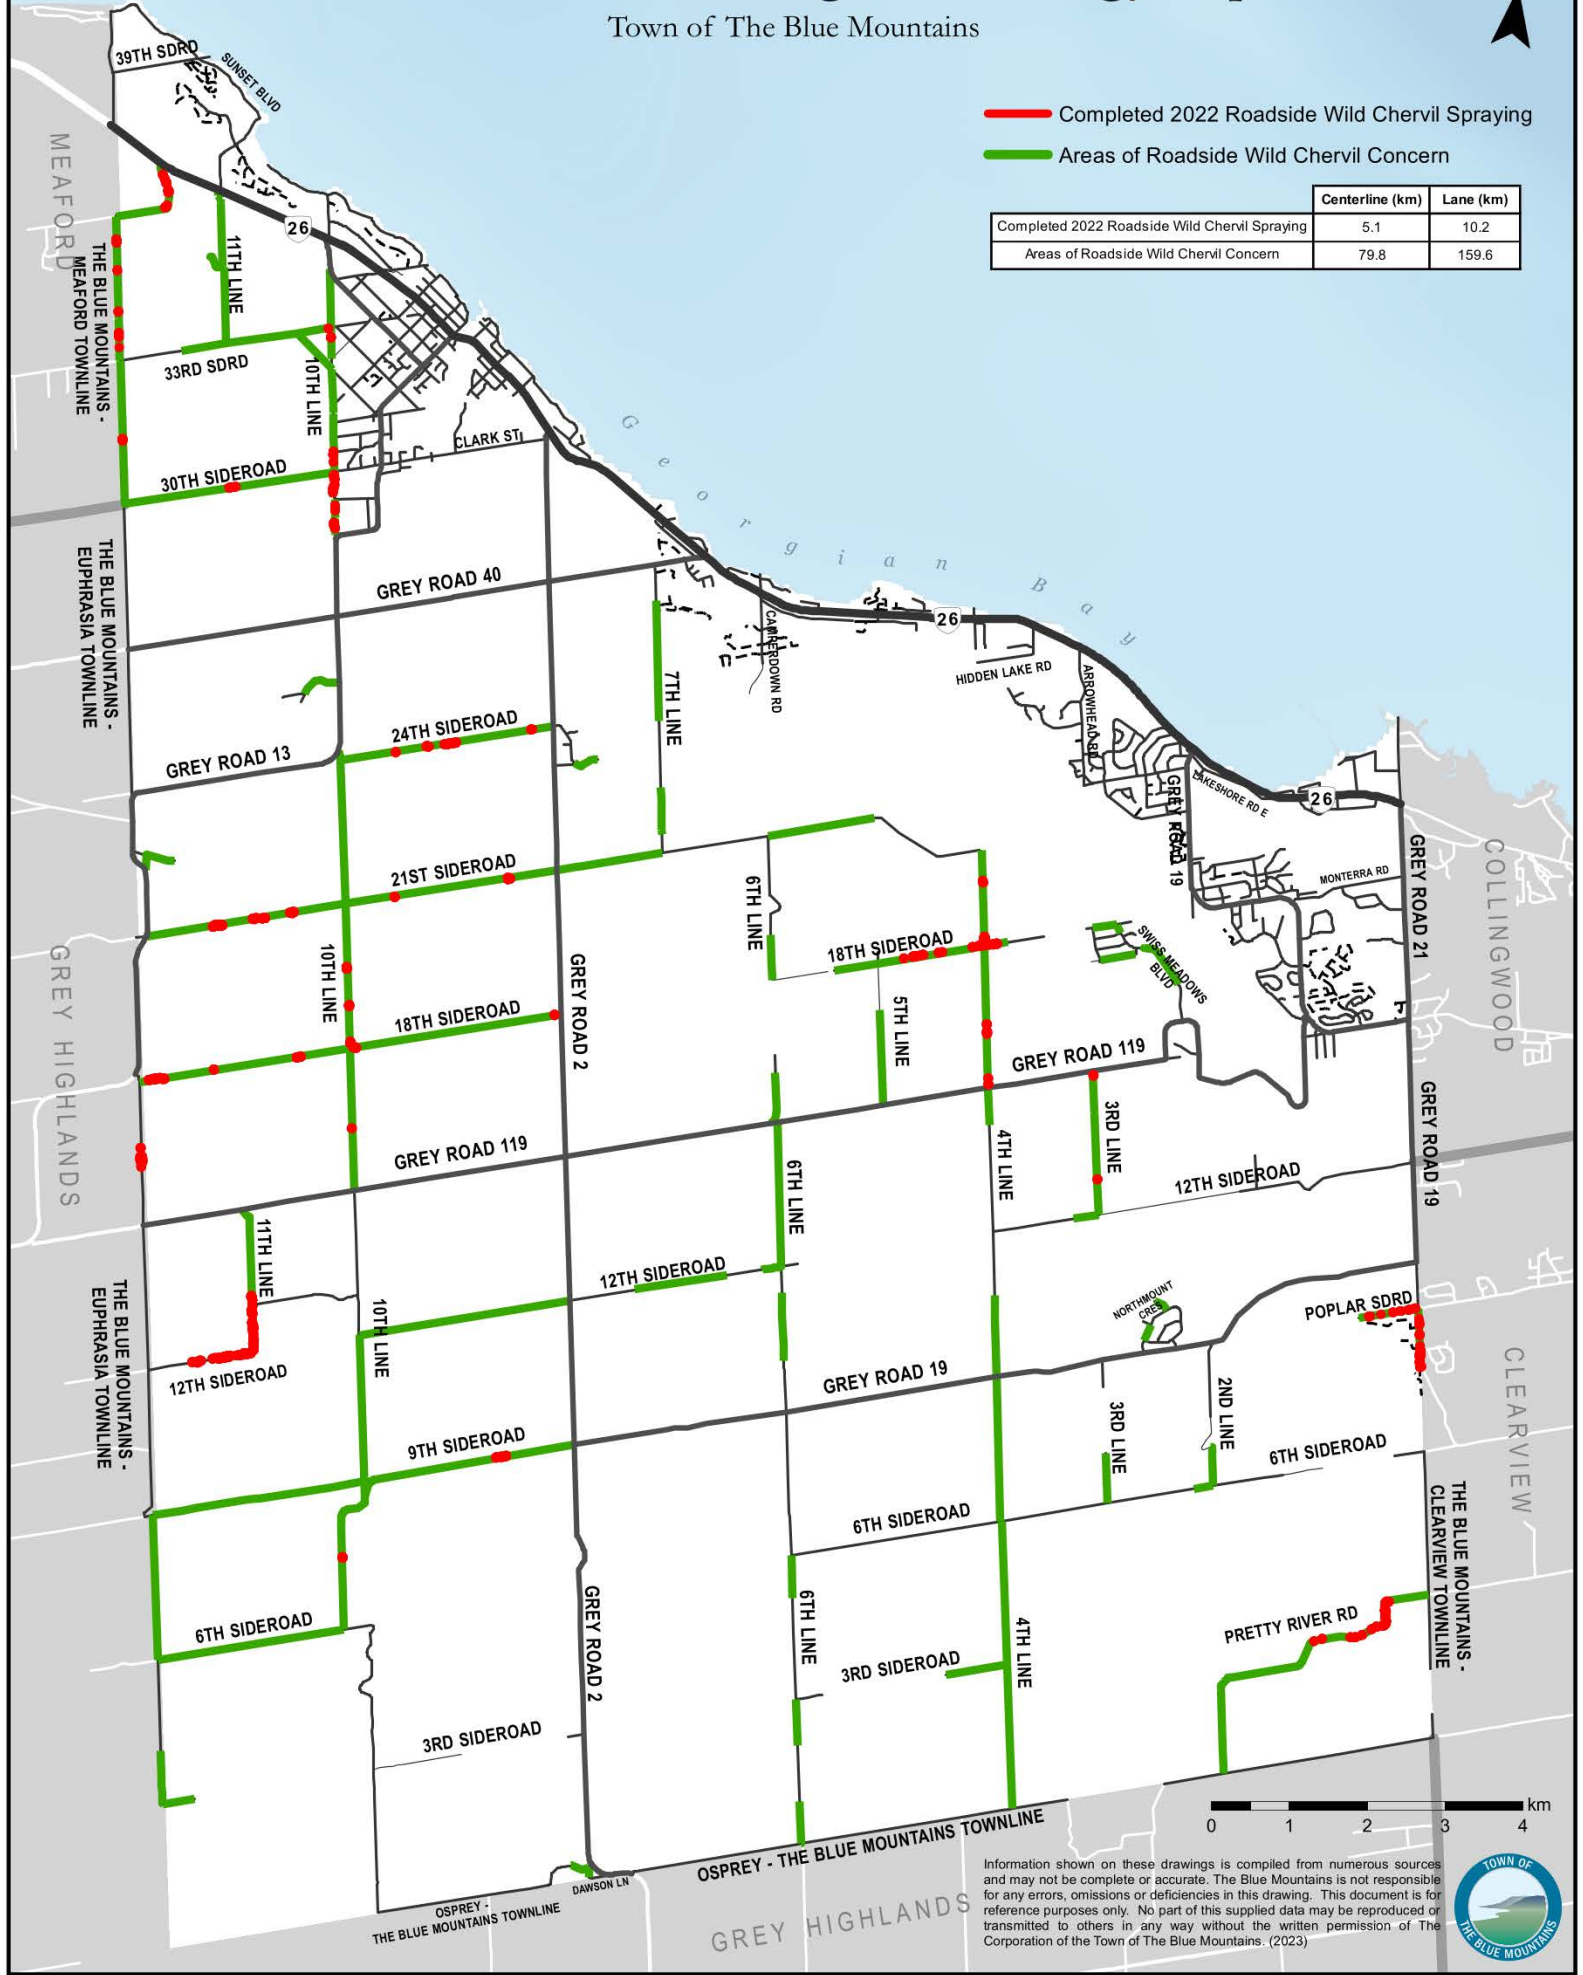

2023 Wild Chervil Management Strategy Map

Town of The Blue Mountains

- Completed 2022 Roadside Wild Chervil Spraying
- Areas of Roadside Wild Chervil Concern

	Centerline (km)	Lane (km)
Completed 2022 Roadside Wild Chervil Spraying	5.1	10.2
Areas of Roadside Wild Chervil Concern	79.8	159.6

Information shown on these drawings is compiled from numerous sources and may not be complete or accurate. The Blue Mountains is not responsible for any errors, omissions or deficiencies in this drawing. This document is for reference purposes only. No part of this supplied data may be reproduced or transmitted to others in any way without the written permission of The Corporation of the Town of The Blue Mountains. (2023)