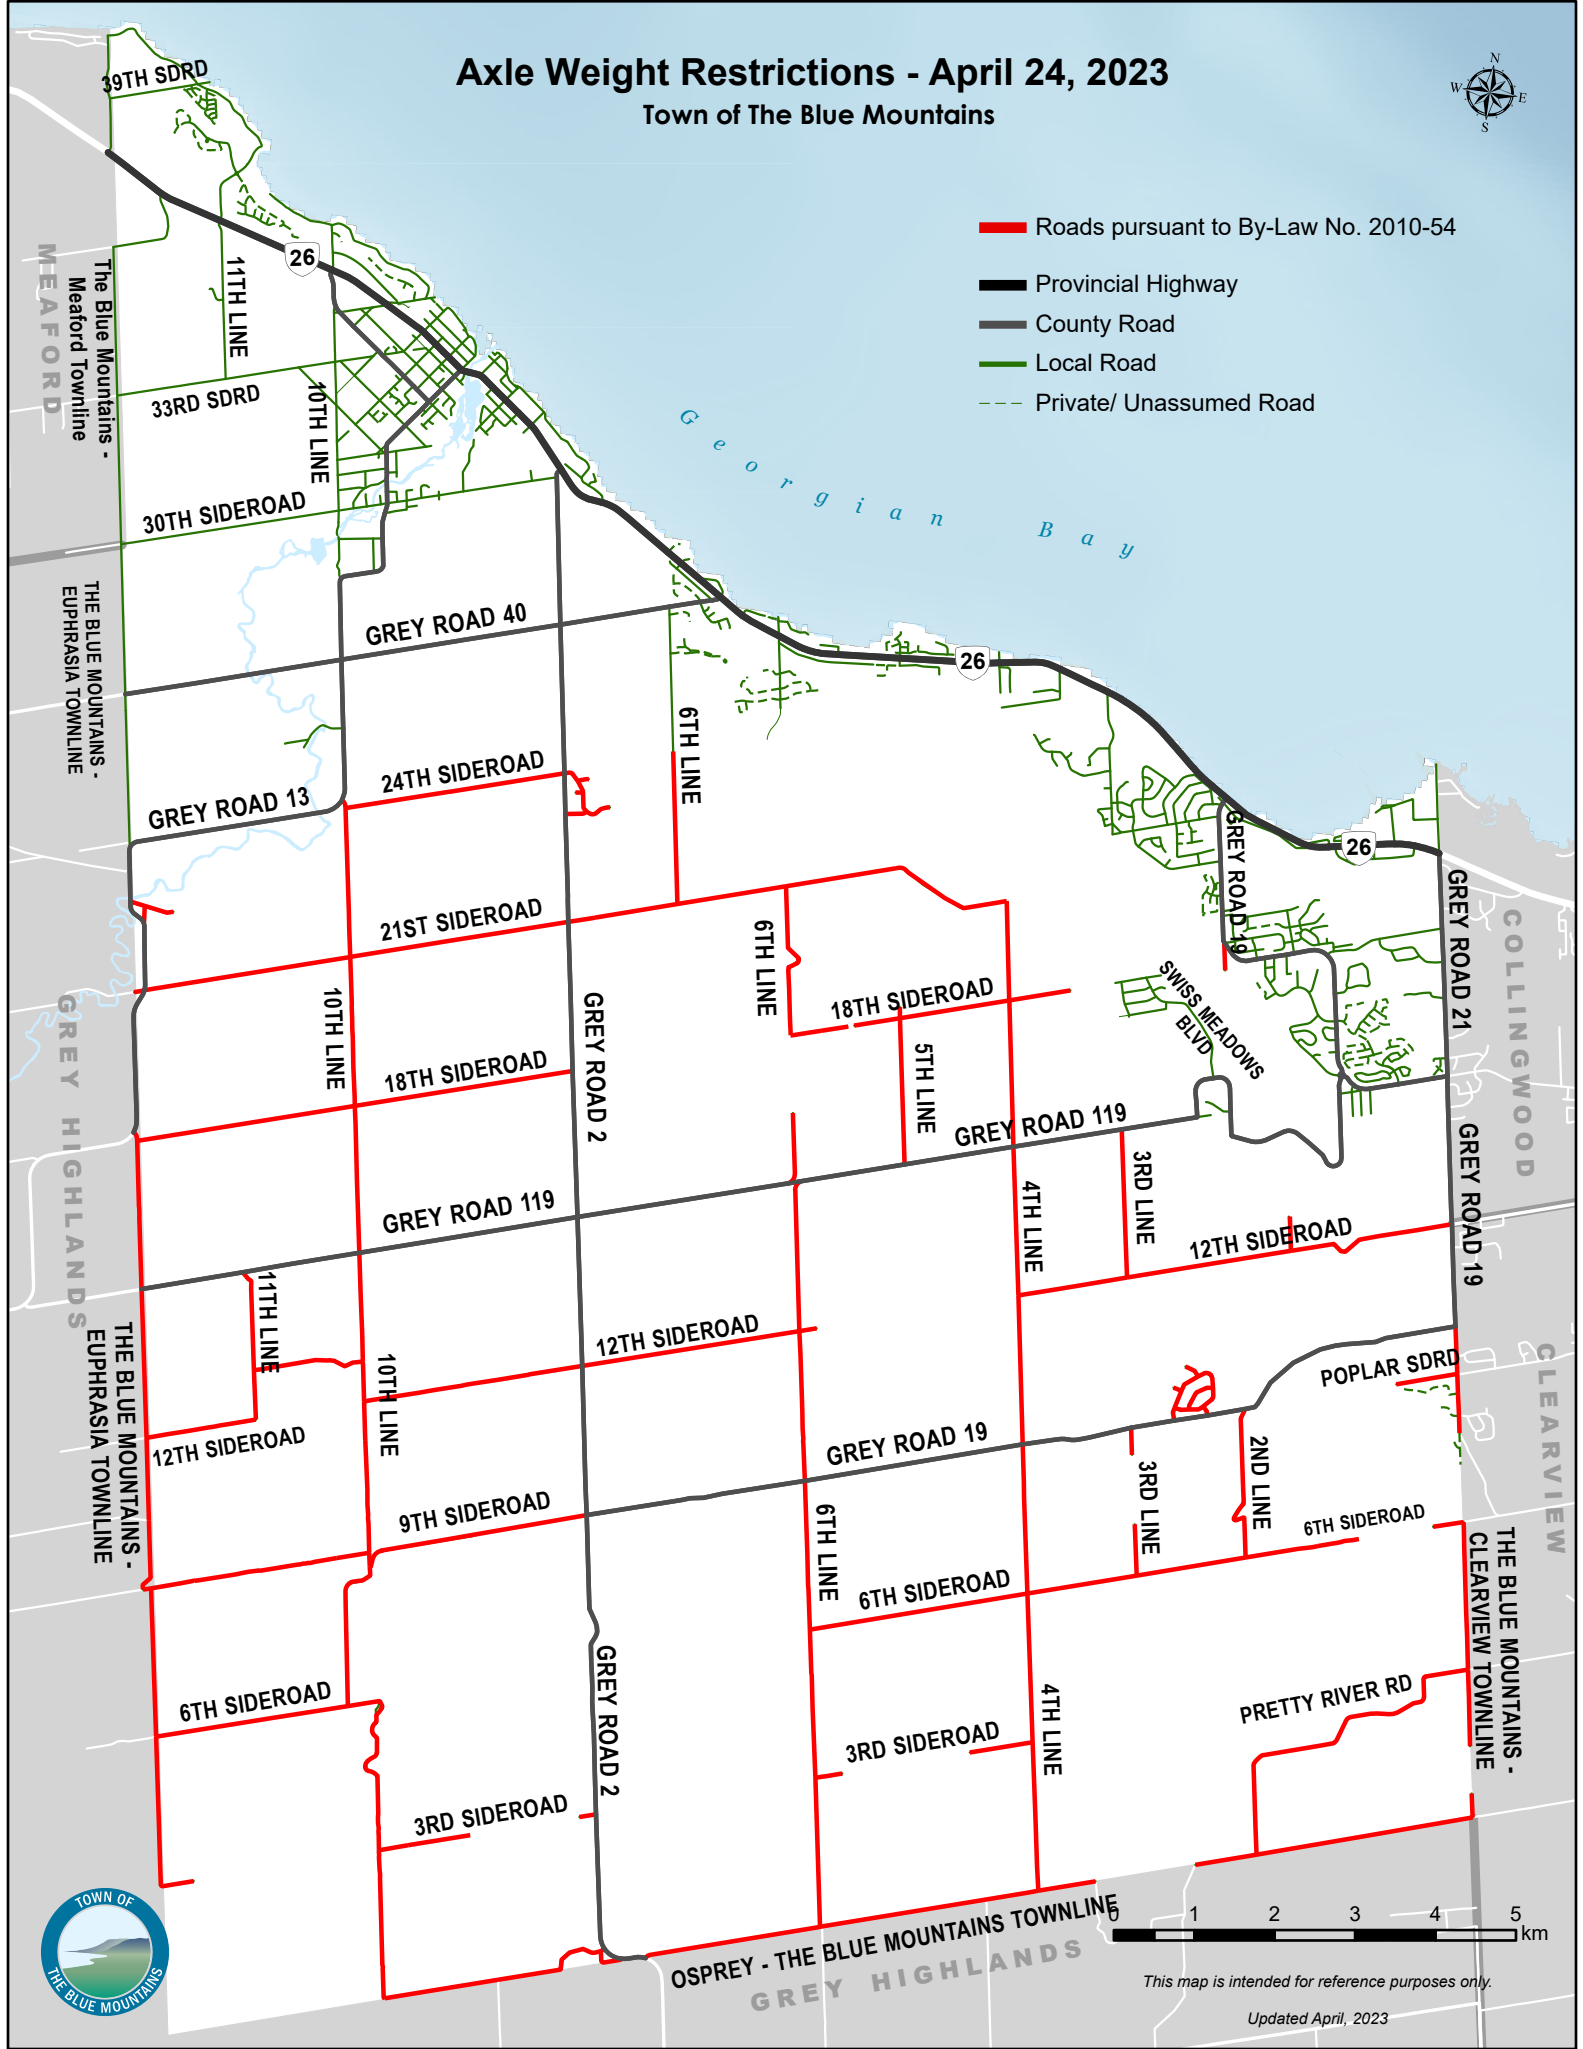

Axle Weight Restrictions - April 24, 2023

Town of The Blue Mountains

-  Roads pursuant to By-Law No. 2010-54
-  Provincial Highway
-  County Road
-  Local Road
-  Private/ Unassumed Road

This map is intended for reference purposes only.

Updated April, 2023