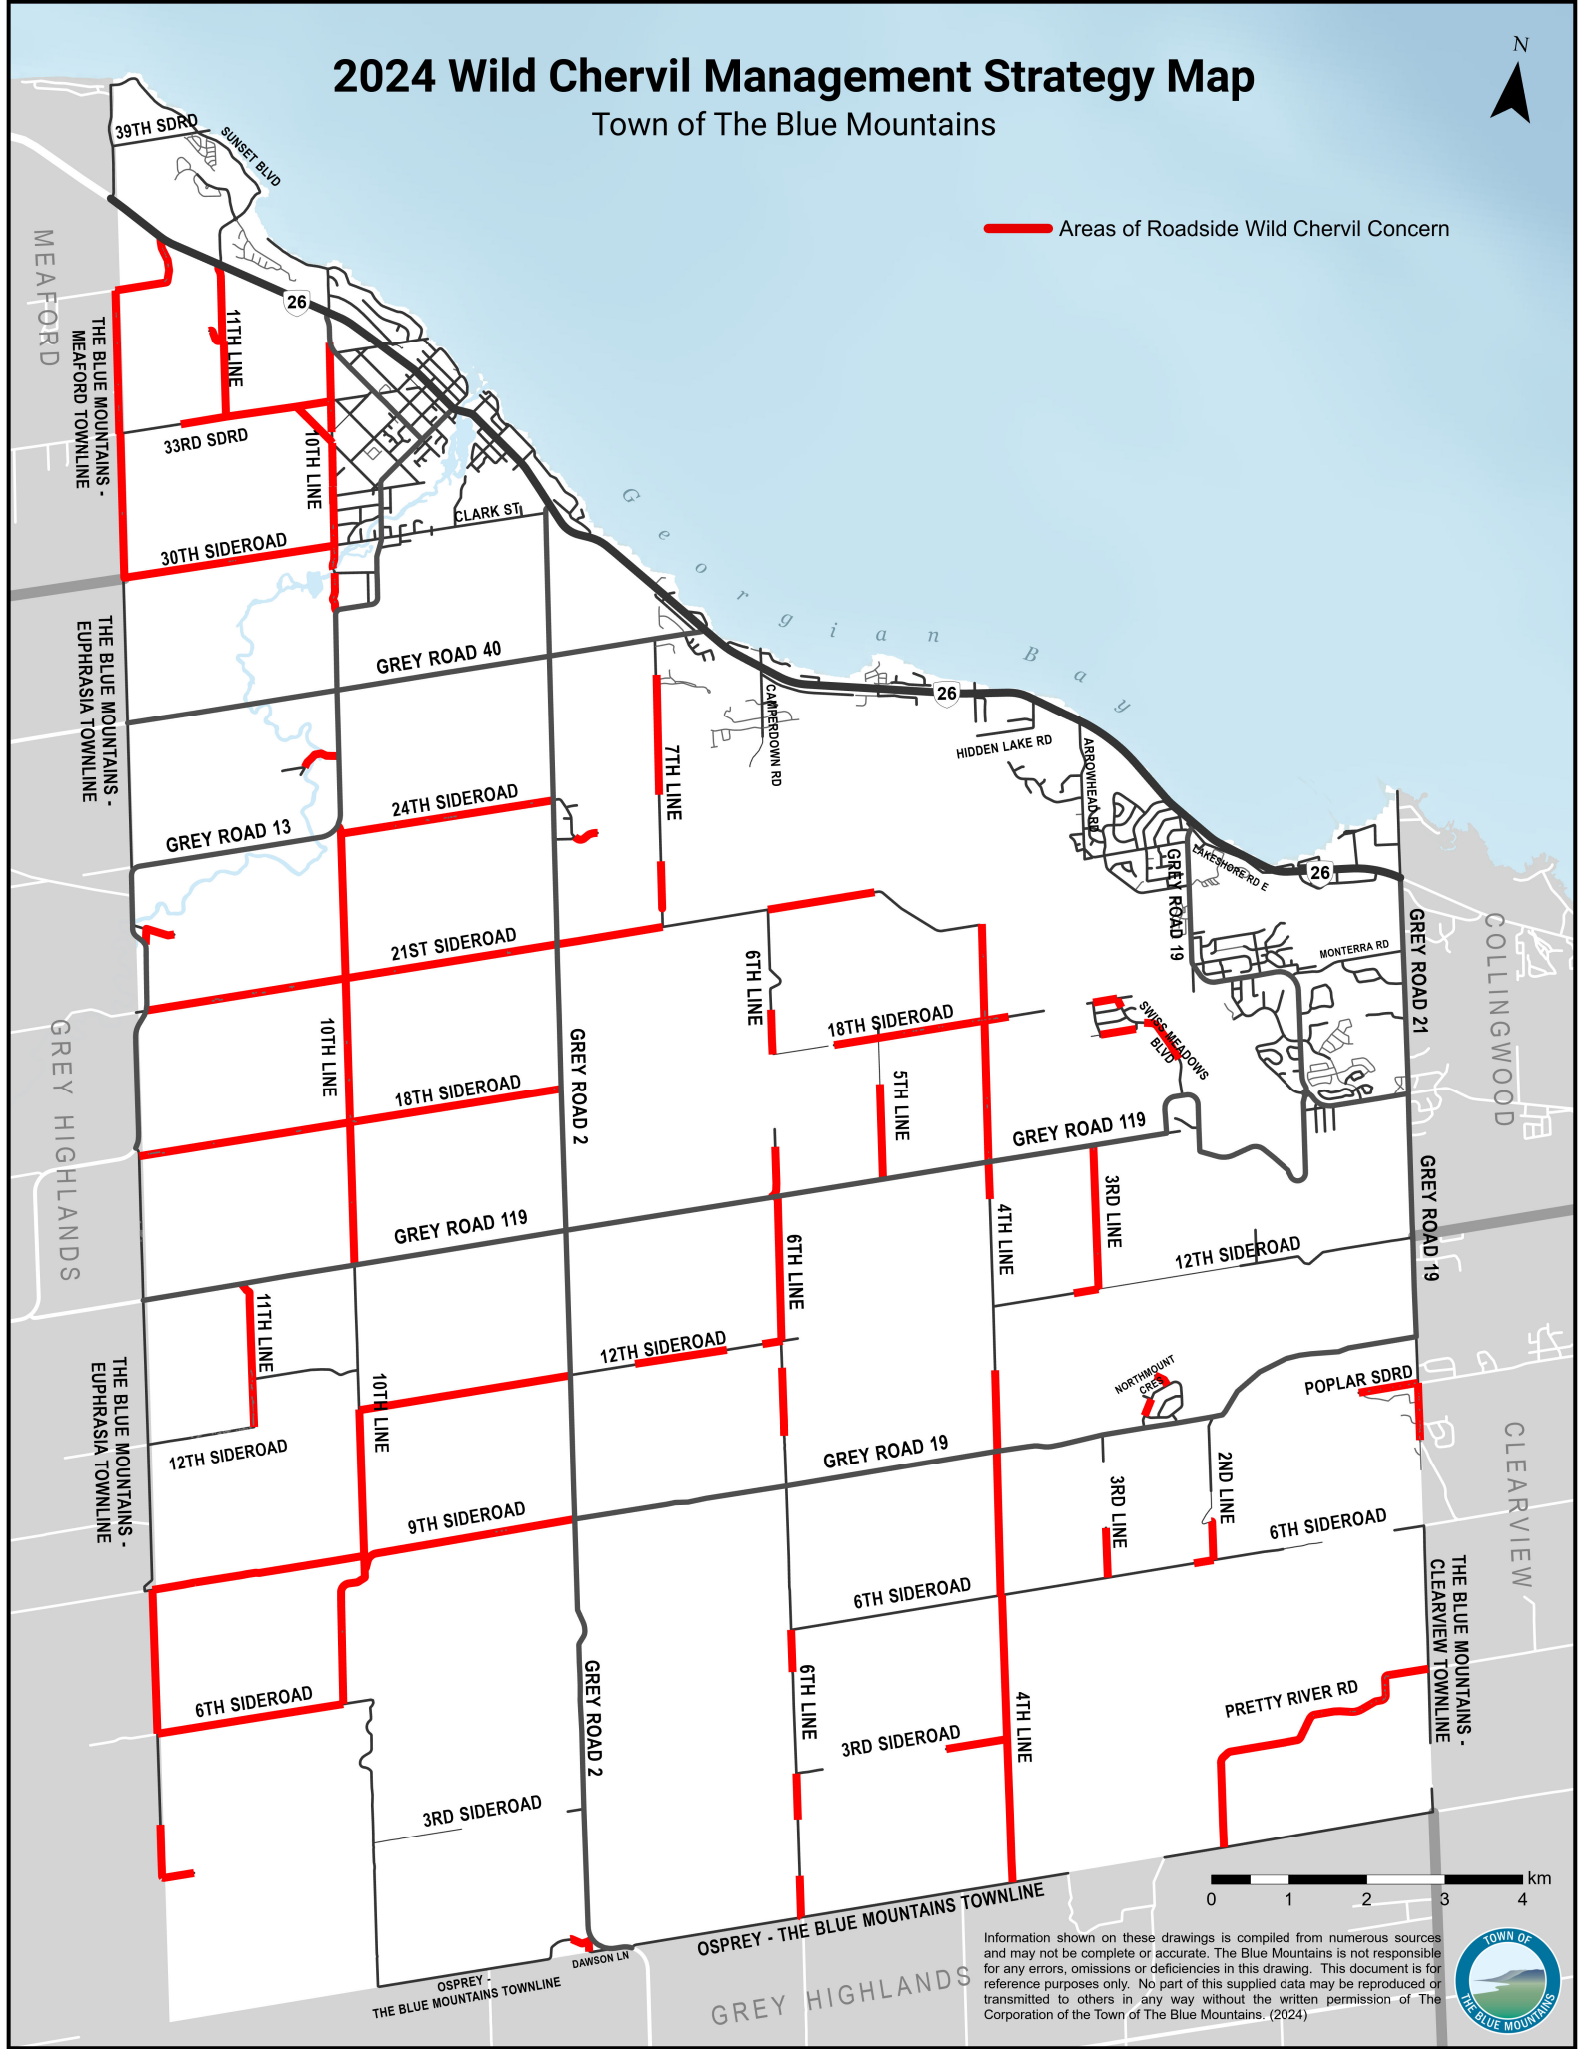

# 2024 Wild Chervil Management Strategy Map

Town of The Blue Mountains

— Areas of Roadside Wild Chervil Concern

Information shown on these drawings is compiled from numerous sources and may not be complete or accurate. The Blue Mountains is not responsible for any errors, omissions or deficiencies in this drawing. This document is for reference purposes only. No part of this supplied data may be reproduced or transmitted to others in any way without the written permission of The Corporation of the Town of The Blue Mountains. (2024)