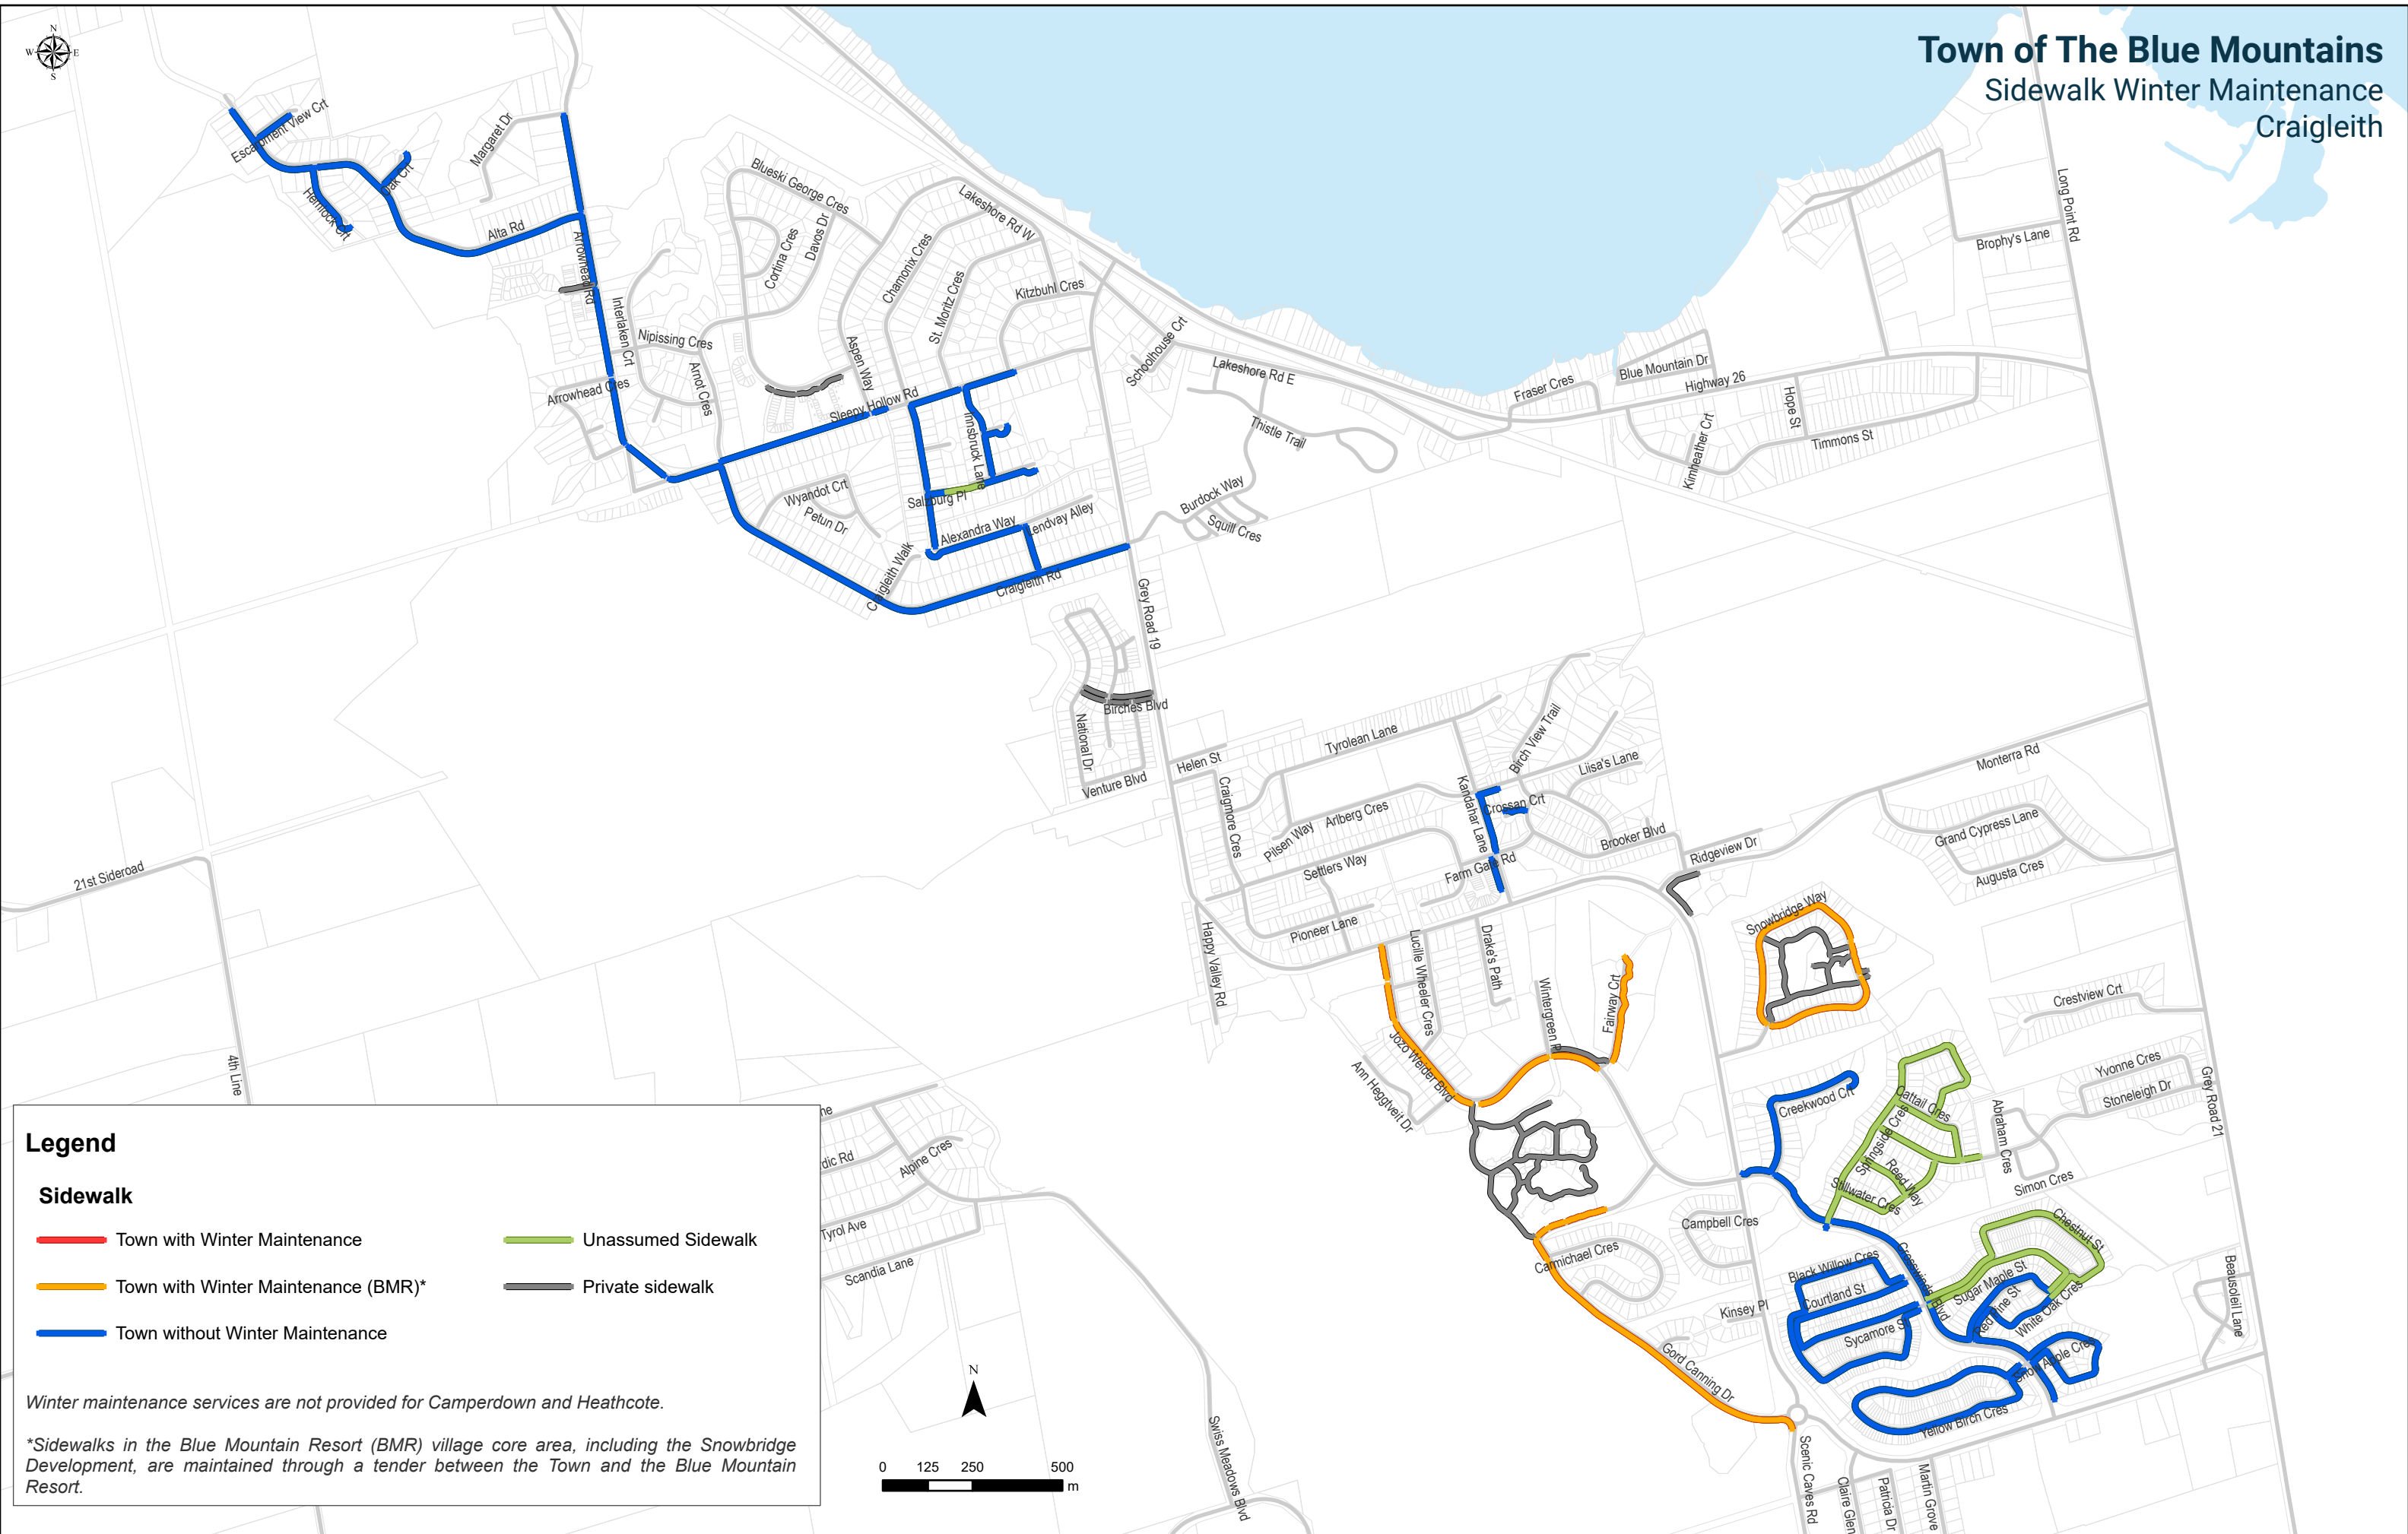

Town of The Blue Mountains

Sidewalk Winter Maintenance

Thornbury/Clarksburg

Legend

Sidewalk

- Town with Winter Maintenance
- Town with Winter Maintenance (BMR)*
- Town without Winter Maintenance
- Unassumed Sidewalk
- Private sidewalk

Winter maintenance services are not provided for Camperdown and Heathcote.

**Sidewalks in the Blue Mountain Resort (BMR) village core area, including the Snowbridge Development, are maintained through a tender between the Town and the Blue Mountain Resort.*

Town of The Blue Mountains

Sidewalk Winter Maintenance

Craigleith

Legend

Sidewalk

- Town with Winter Maintenance
- Town with Winter Maintenance (BMR)*
- Town without Winter Maintenance
- Unassumed Sidewalk
- Private sidewalk

Winter maintenance services are not provided for Camperdown and Heathcote.

*Sidewalks in the Blue Mountain Resort (BMR) village core area, including the Snowbridge Development, are maintained through a tender between the Town and the Blue Mountain Resort.