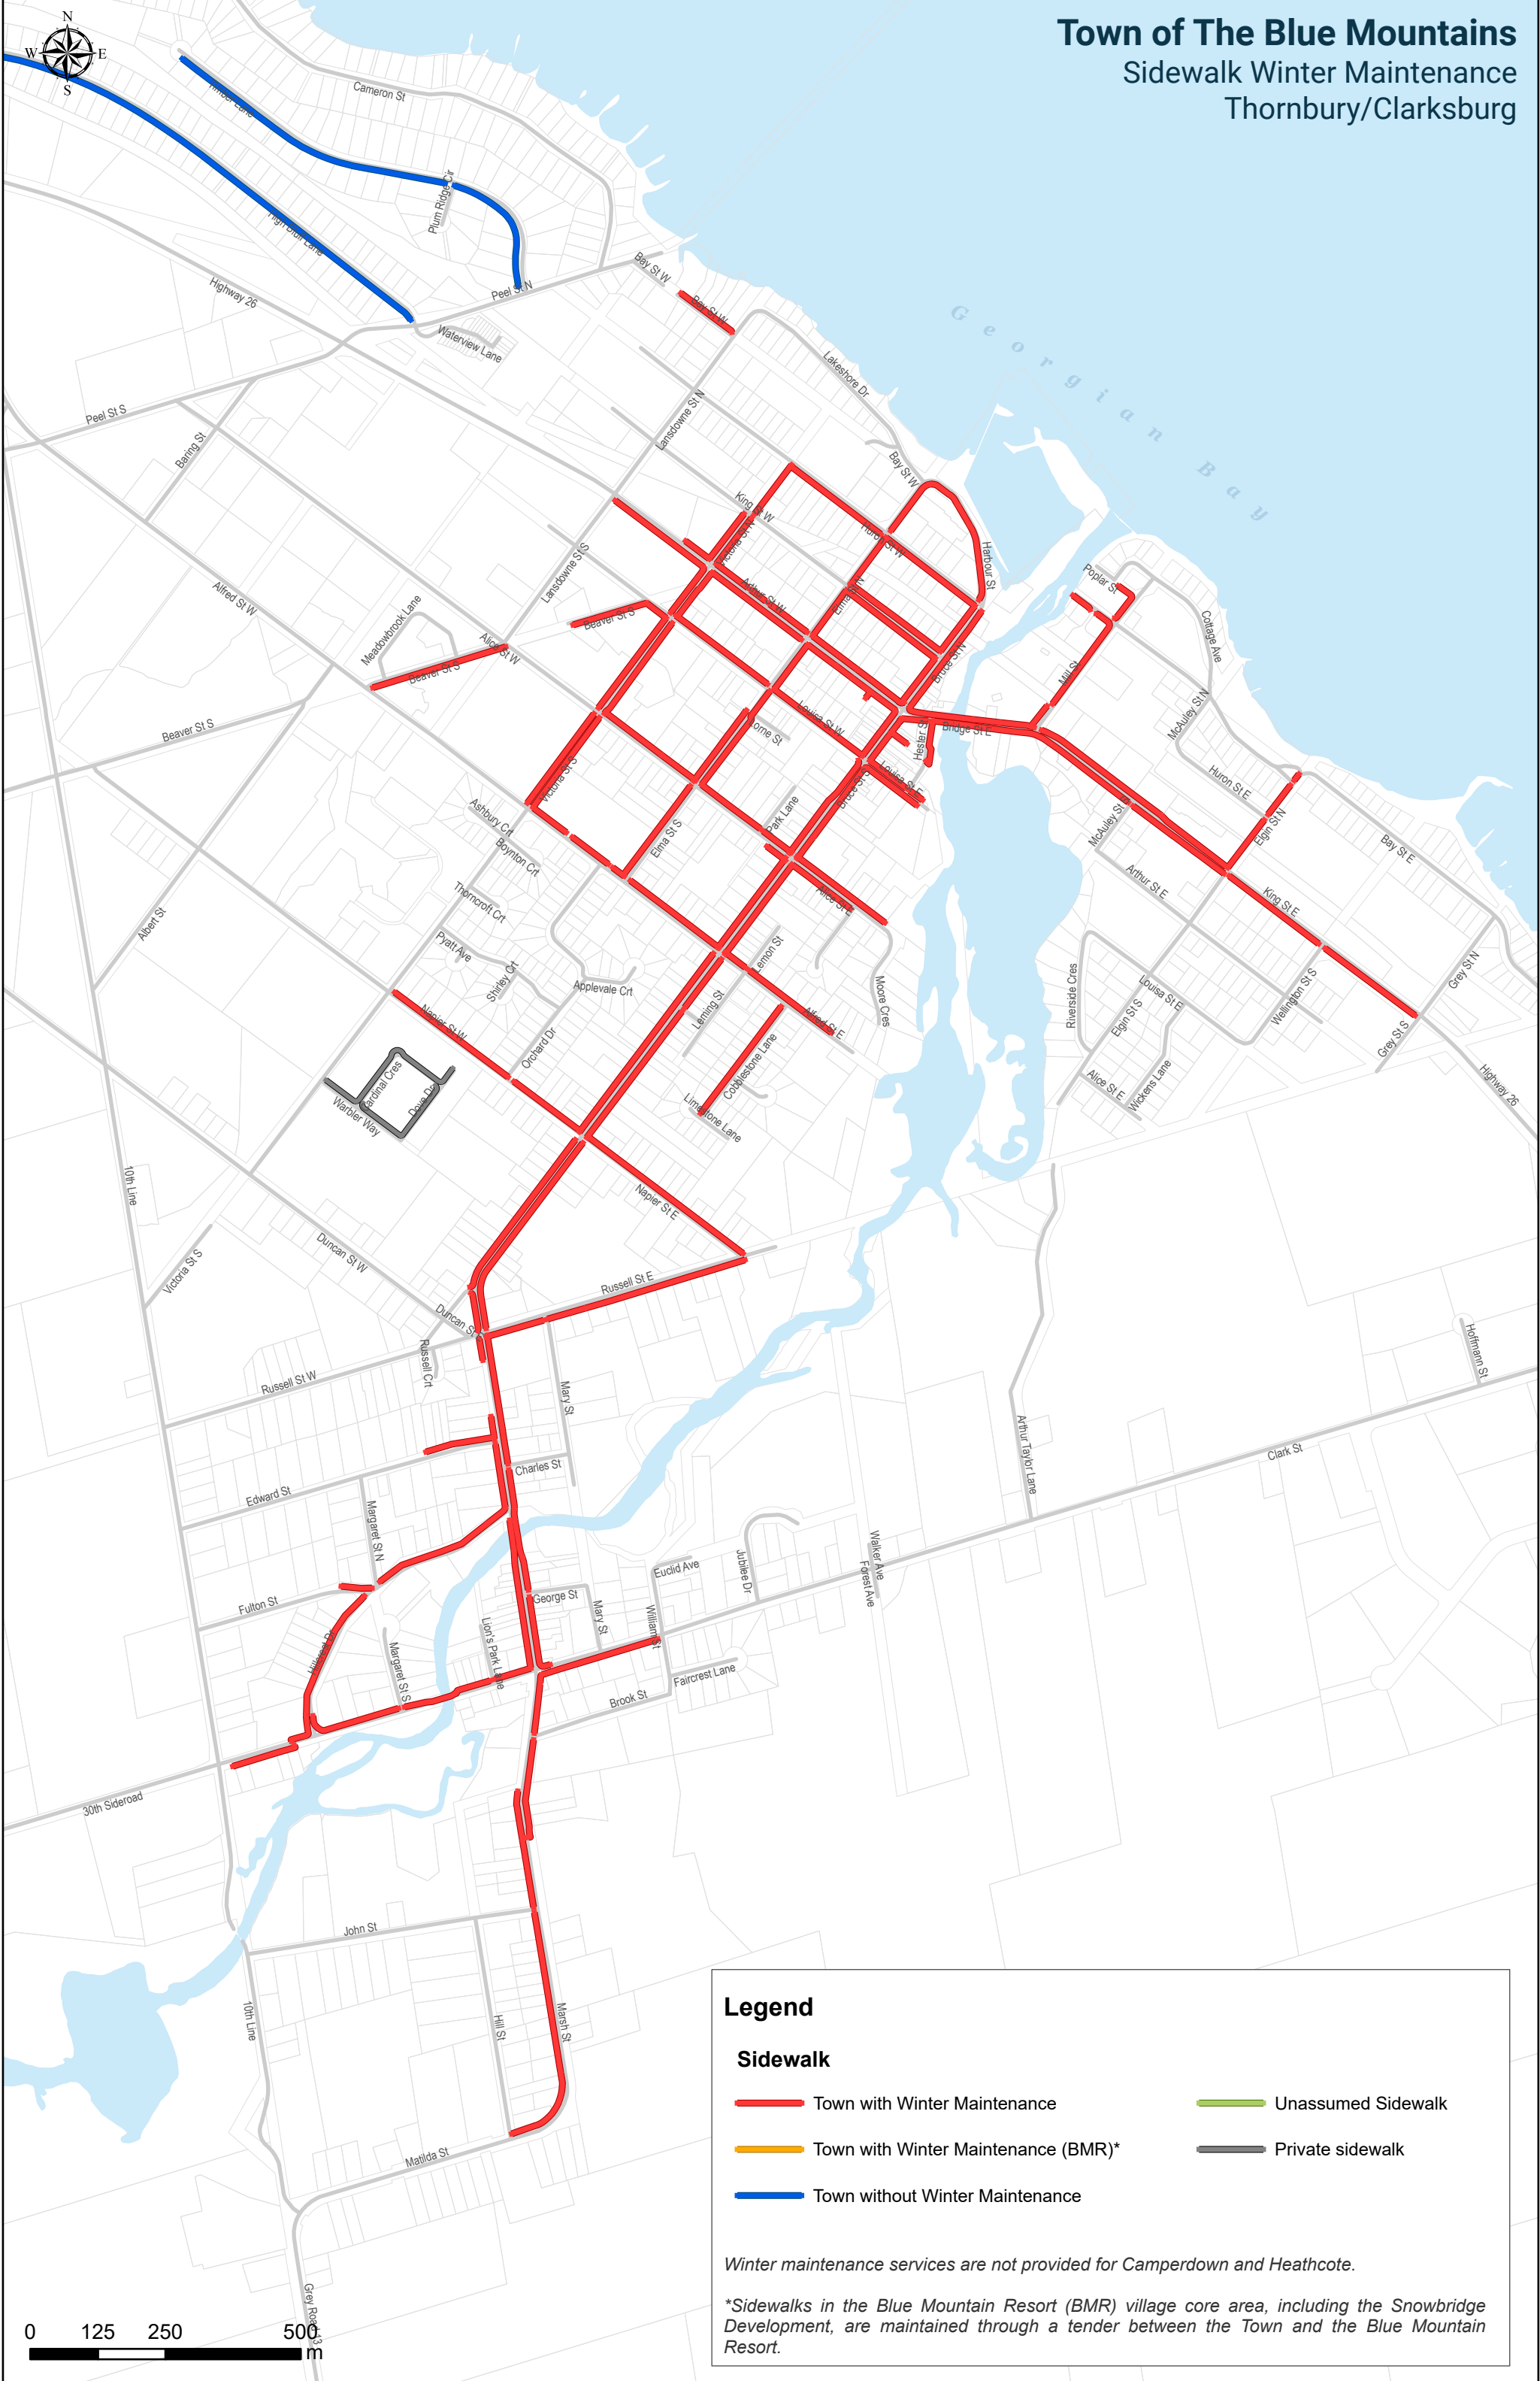

Town of The Blue Mountains

Sidewalk Winter Maintenance

Thornbury/Clarksburg

Legend

Sidewalk

- Town with Winter Maintenance
- Town with Winter Maintenance (BMR)*
- Town without Winter Maintenance
- Unassumed Sidewalk
- Private sidewalk

Winter maintenance services are not provided for Camperdown and Heathcote.

**Sidewalks in the Blue Mountain Resort (BMR) village core area, including the Snowbridge Development, are maintained through a tender between the Town and the Blue Mountain Resort.*

Town of The Blue Mountains

Sidewalk Winter Maintenance

Craigleith

Legend

Sidewalk

- Town with Winter Maintenance
- Town with Winter Maintenance (BMR)*
- Town without Winter Maintenance
- Unassumed Sidewalk
- Private sidewalk

Winter maintenance services are not provided for Camperdown and Heathcote.

*Sidewalks in the Blue Mountain Resort (BMR) village core area, including the Snowbridge Development, are maintained through a tender between the Town and the Blue Mountain Resort.