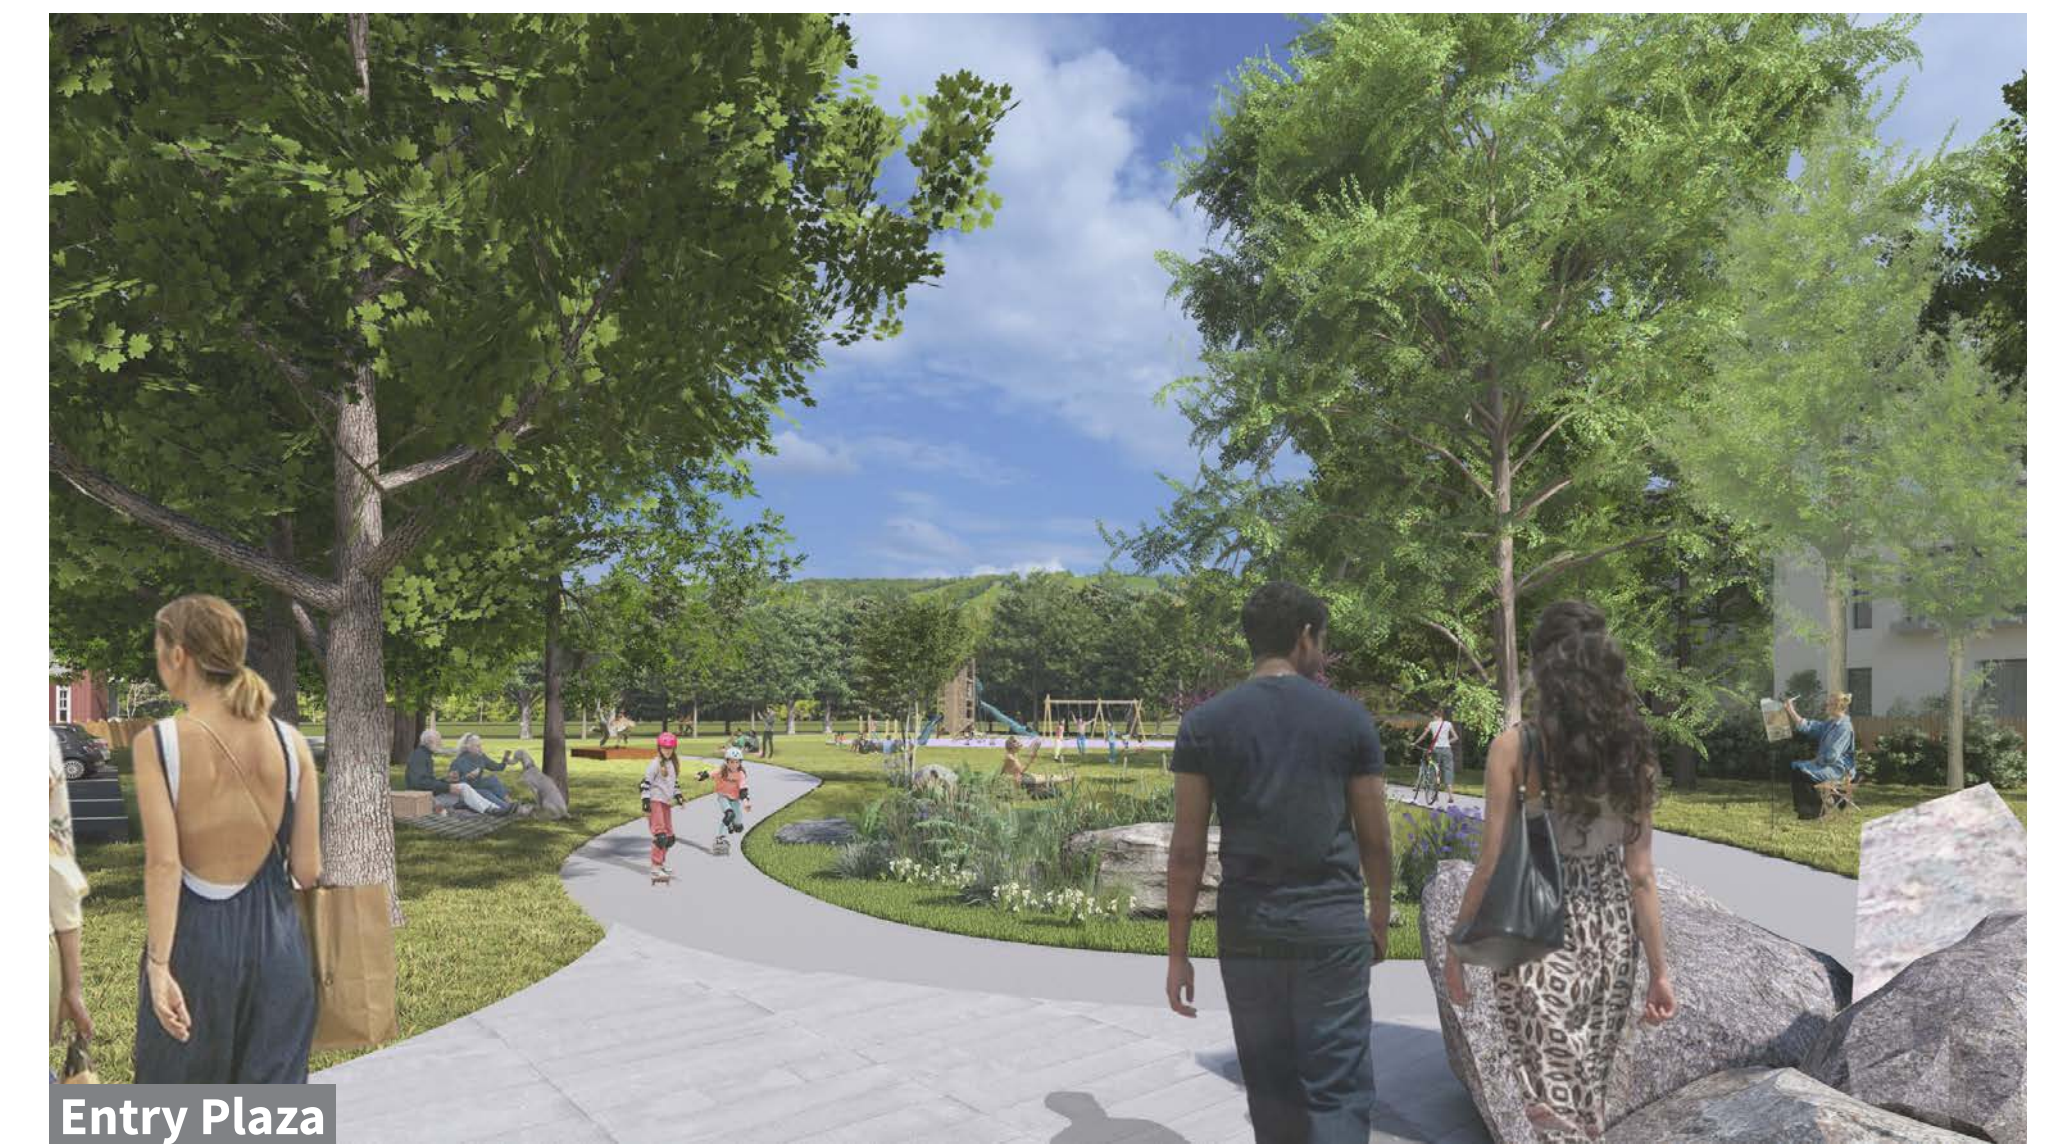

Craigleith Community Park

Concept 1

The concepts shown are preliminary and demonstrate the general program. Your feedback during this phase of public engagement will inform the refined concept design.

Craigleith Community Park

Concept 2

The concepts shown are preliminary and demonstrate the general program. Your feedback during this phase of public engagement will inform the refined concept design.

Craigleith Community Park

Play Opportunities

Basket Swing

Balancing Pathways

Natural Overhead Climbing

Rope Climber

Ground Activities

Wood Play Structures

Craigleith Community Park

Seating & Shade Options