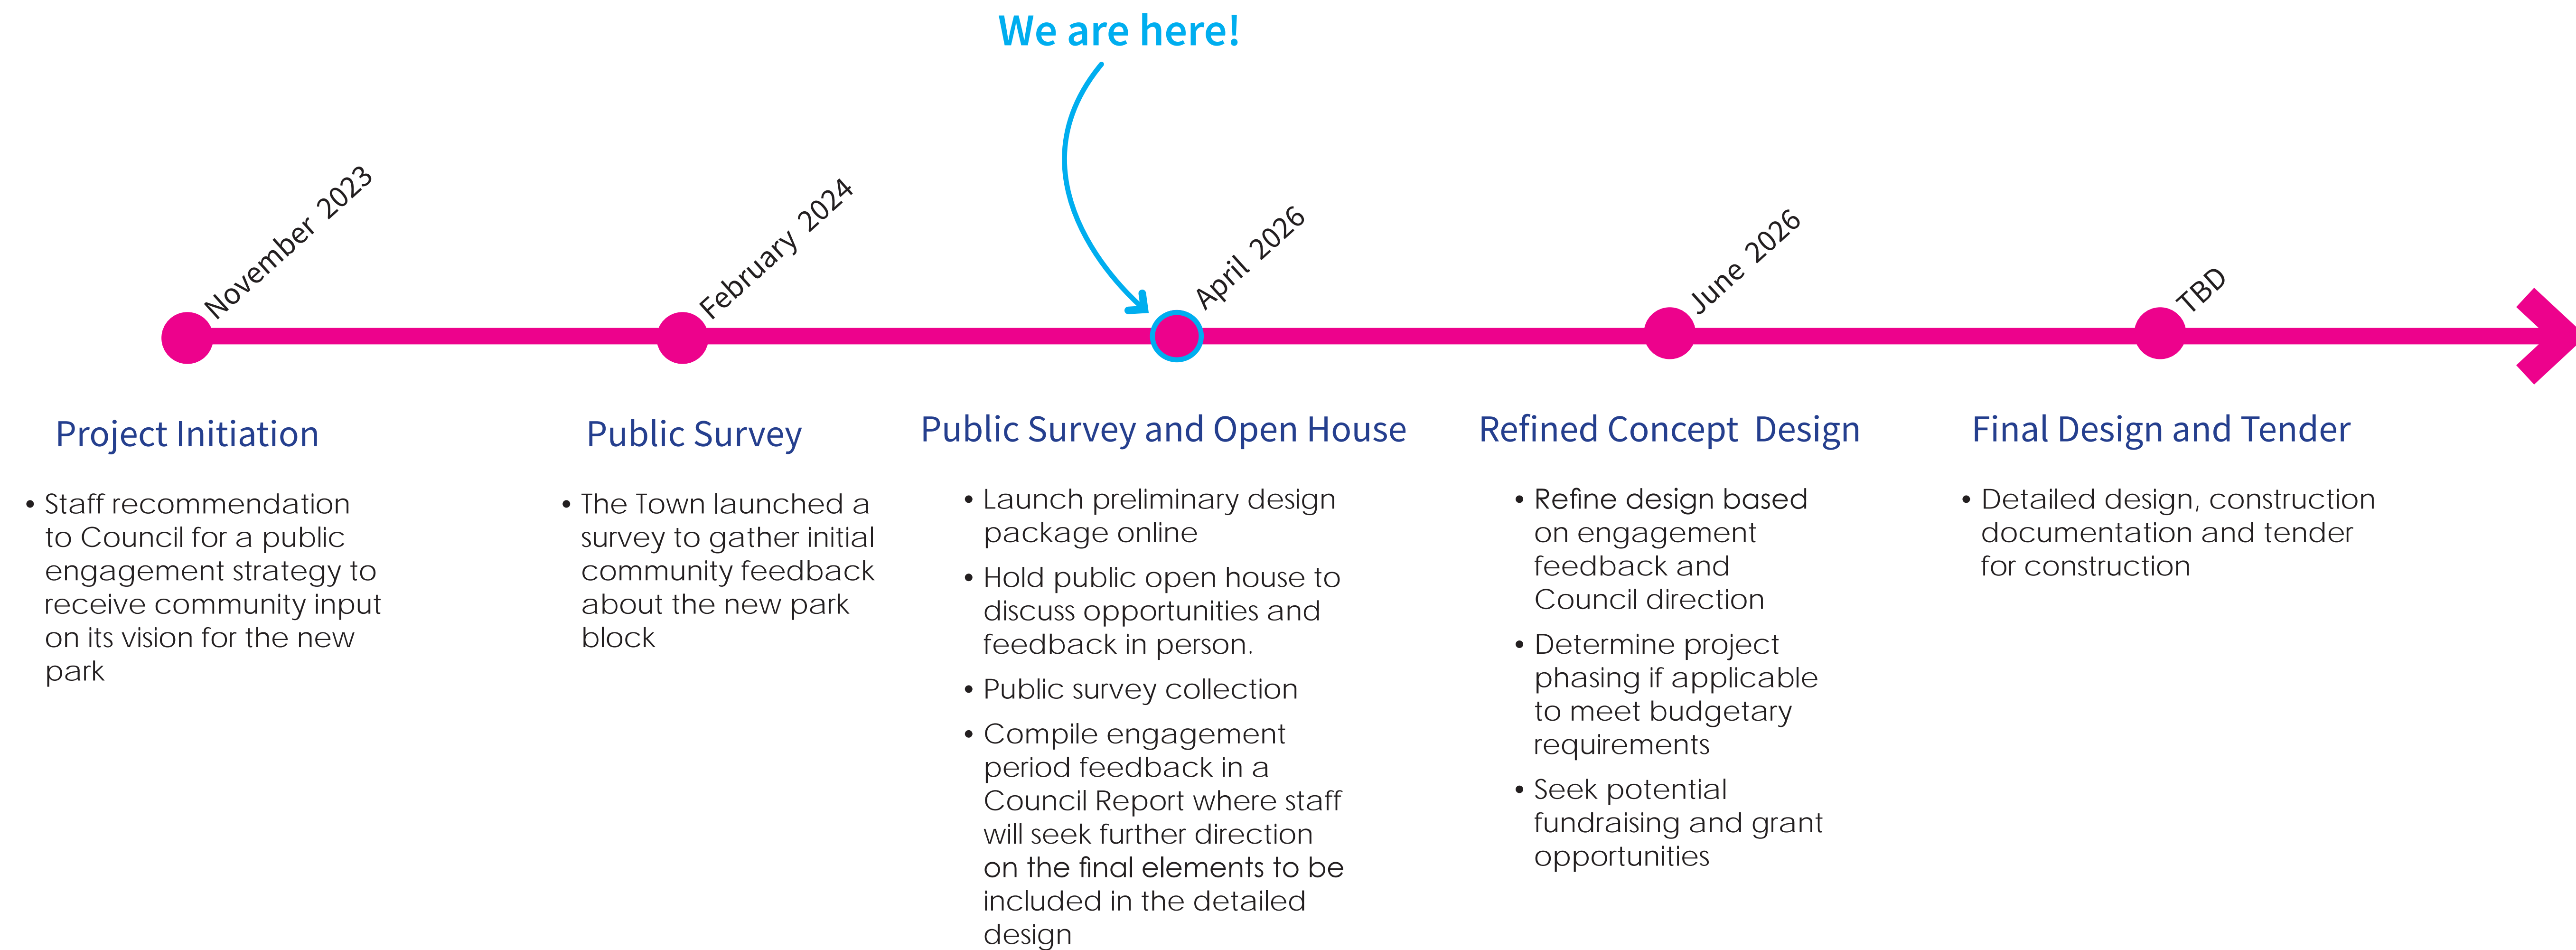

The Town is now looking for feedback on two preliminary design concepts for the site. Your feedback on the concepts will assist with selecting the preferred approach and will inform the details, programming and layout of the final design.

Tree Planting

Craigleith Community Park

Timeline and Next Steps

Please note this timeline is subject to change based on engagement feedback and Council direction.