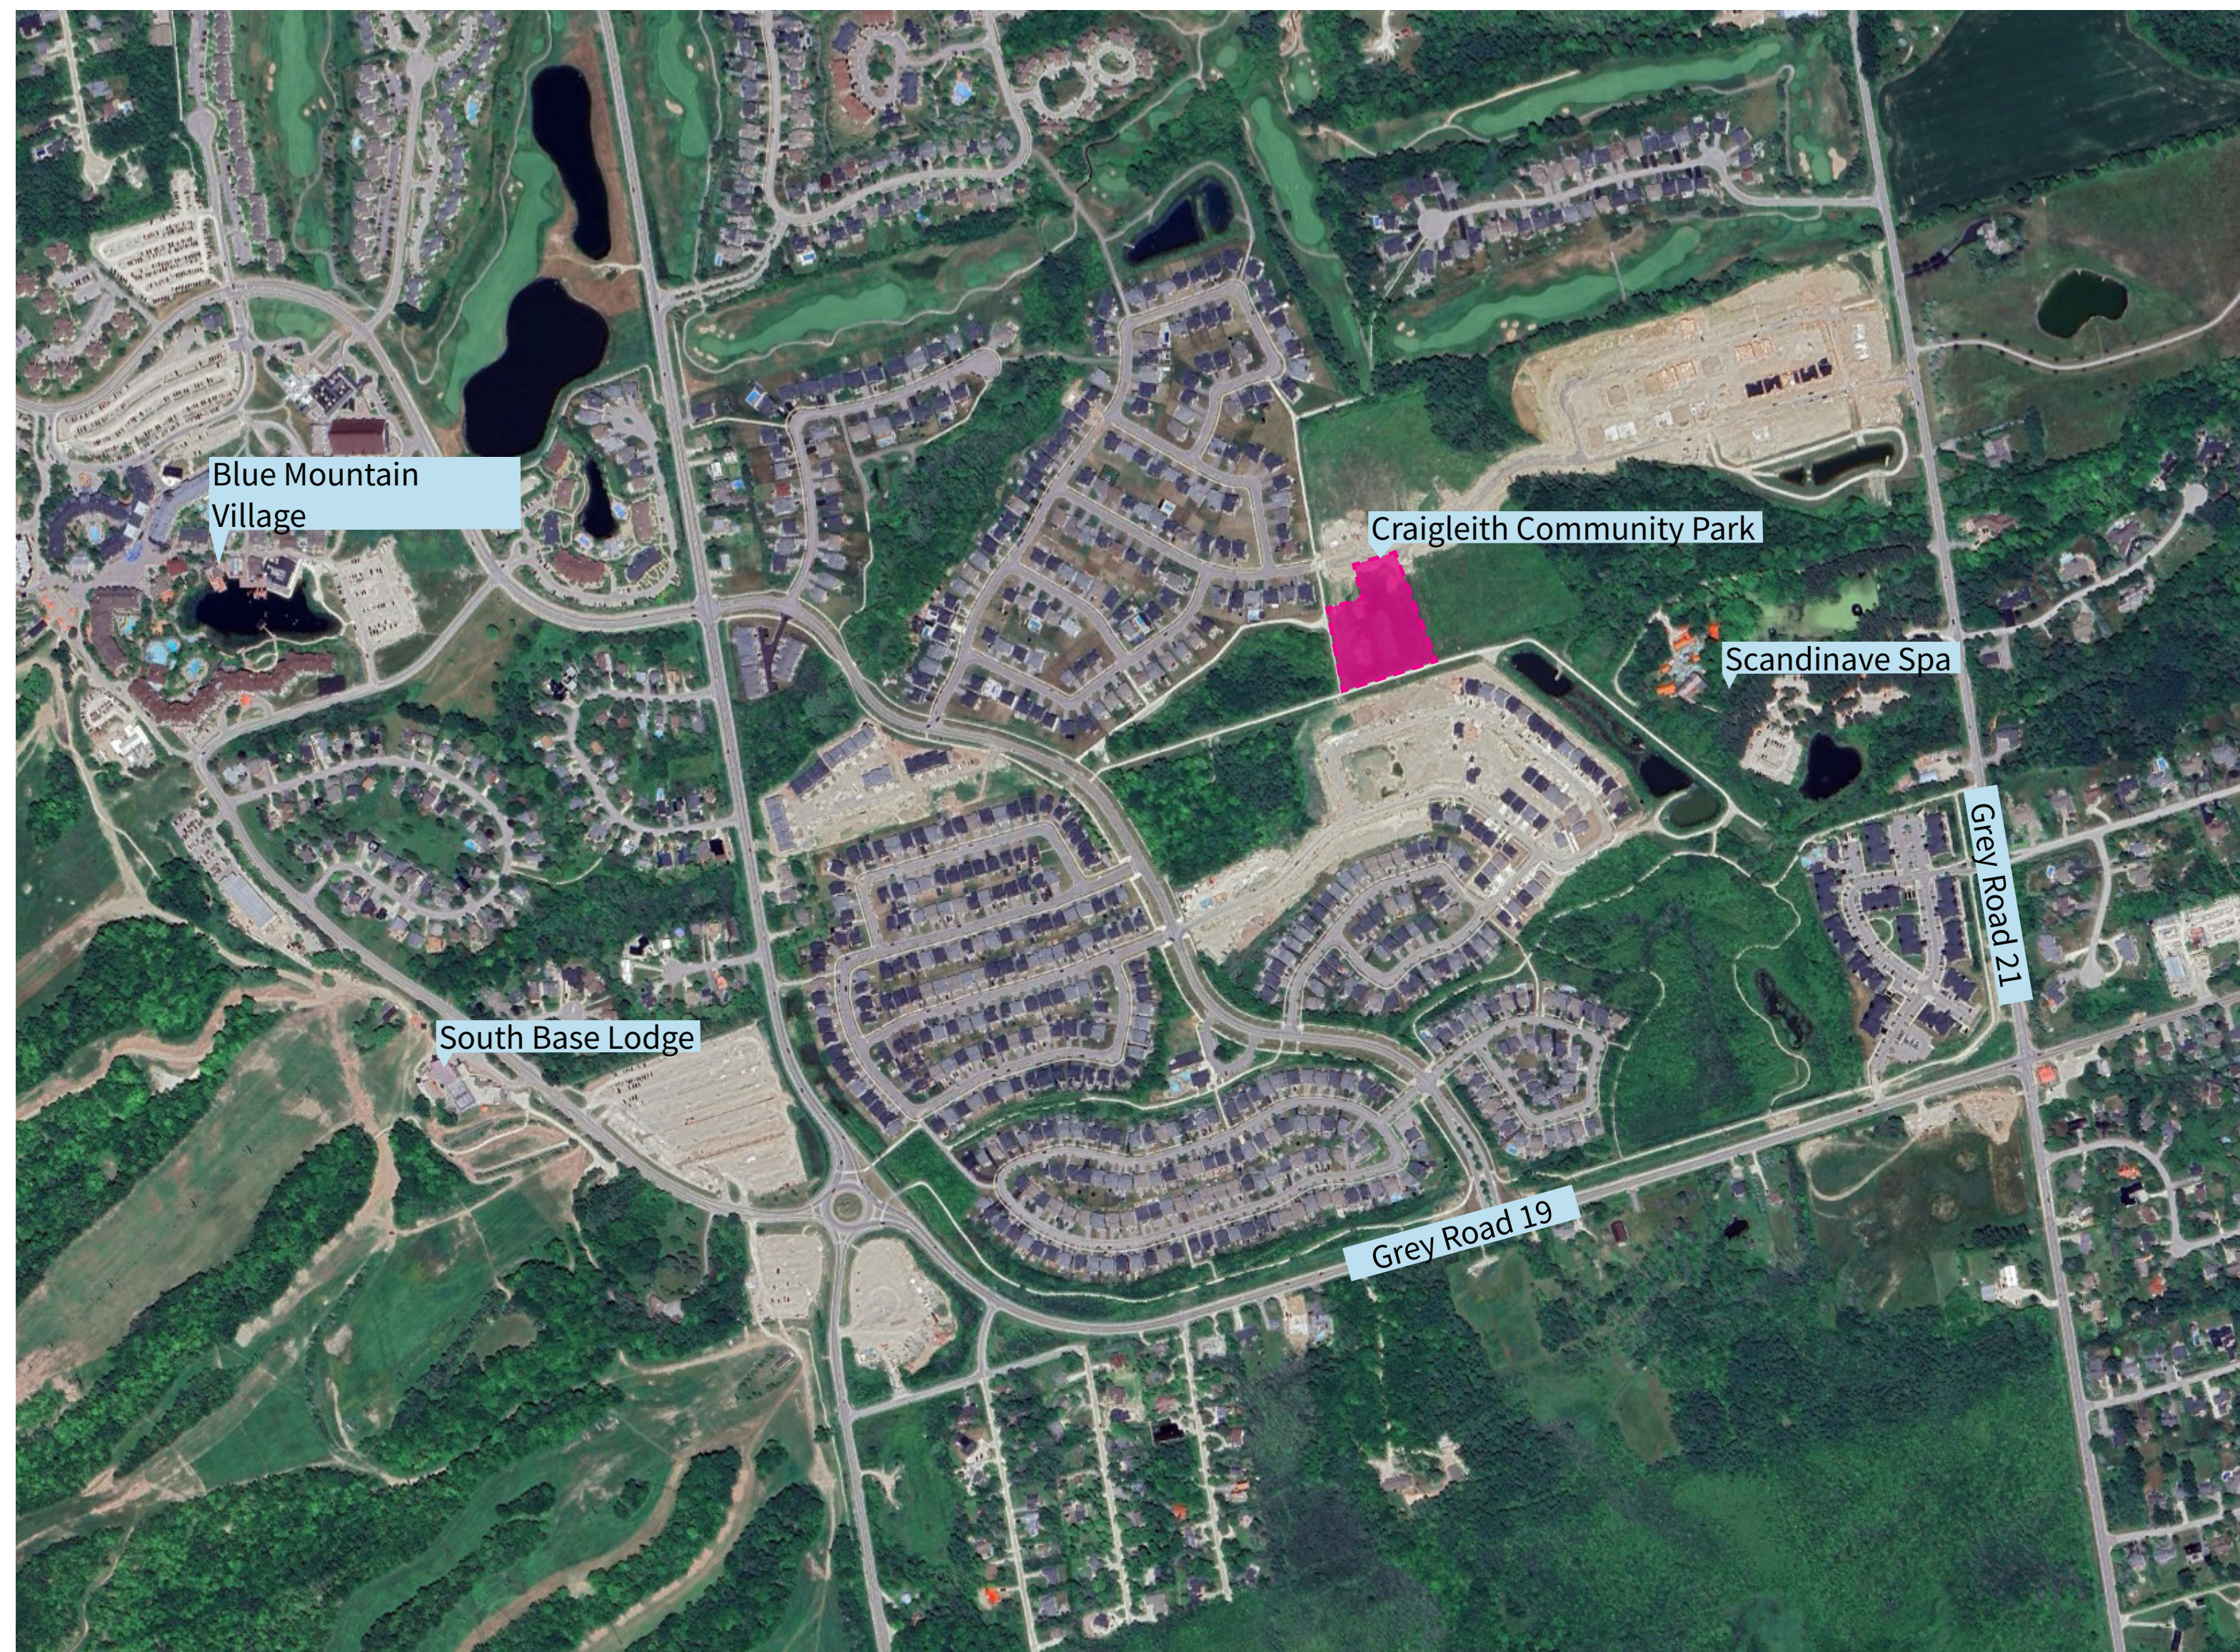

Craigleith Community Park

Site and Process

Town of the Blue Mountains has acquired six hectares of parkland in Craigleith. This land was gained through the parkland dedication included within development agreements. The intent is to transform the land into a community park for all to enjoy.

The Town is now looking for feedback on two preliminary design concepts for the site. Your feedback on the concepts will assist with selecting the preferred approach and will inform the details, programming and layout of the final design.